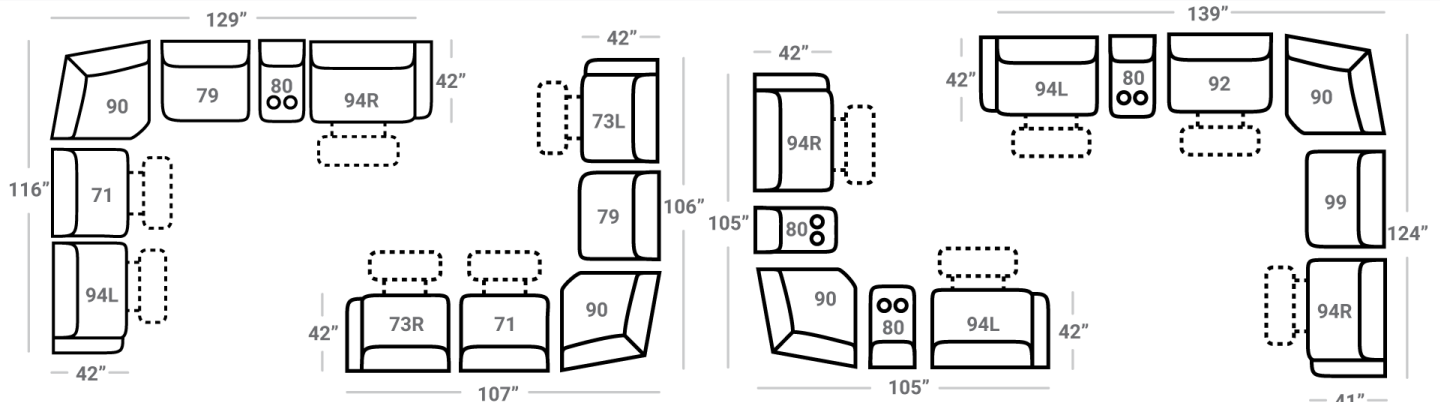

CONFIGURATIONS

Dimensions are approximate and subject to change.

Printed: 6/8/2025