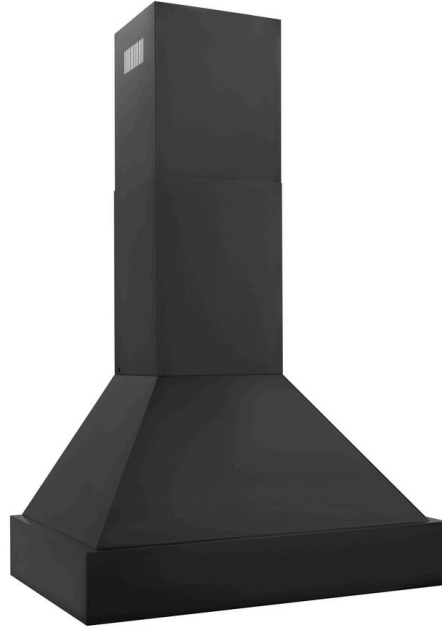

# ZLINE 30 in. Convertible Vent Black Stainless Steel Wall Mount Range Hood (BS655N-30)

**ZLINE**  
ATTAINABLE LUXURY™

## INTRODUCTION

The ZLINE BS655N-30 is a 30 in. professional wall mount stainless steel range hood with a modern design and built-to-last quality, making it a great addition to any kitchen. This hood's high-performance, 400 CFM 4-speed motor will provide all the power you need to quietly and efficiently ventilate your stove while cooking. With its classic 430 grade black stainless steel, this range hood contains rust, temperature, and corrosion-resistant properties to ensure a durable vent hood that will last for years to come. Enjoy modern features, including built-in LED lighting for an illuminated culinary experience and dishwasher-safe stainless steel baffle filters for easy clean-up. This wall mount range hood has a convertible vent, so you can have a luxury range hood whether you need a ducted or ductless option. Enjoy easy installation and an easy recirculating conversion process. ZLINE Kitchen and Bath stands by all products with its manufacturer parts warranty. The BS655N-30 ships next business day when in stock.