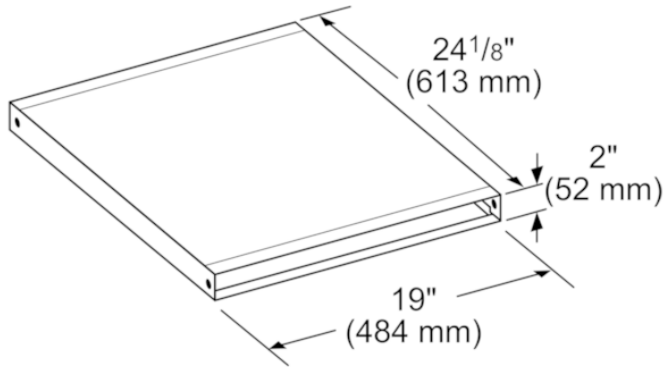

2' Rectangular Duct Downdraft HDD2RECTD

Features and Benefits

Design

- Slim Rectangular Duct That Is 2 ft Long X 1-7/8 in Deep x 19 in Wide
- Can Be Attached to HDDSTRAN8 Or HDDSTRAN6 Transitions
- Durable Galvanized Steel Construction

Notes: All height, width and depth dimensions are shown in inches. *Please refer to installation instructions prior to making cutout. BSH reserves the absolute and unrestricted right to change product materials and specifications, at any time, without notice. Consult the product's installation instructions for final dimensional data and other details. Applicable product warranty can be found in a accompanying product literature or you may contact your account manager for further details.

Litho Date: 01/2019

2' Rectangular Duct Downdraft HDD2RECTD

measurements in inches (mm)

Features

Product Description	
Product group	Accessory
Brand	Bosch
Product name / series name	
SKU	HDD2RECTD
Internal article number	0000000000077684
EAN code	4242002910802
Product packaging dimensions (HxWxD) (in)	
Net weight (lbs)	7
Gross weight (lbs)	8
Quantity per packing unit	
Standard number of units per pallet	30
UPC code	825225920786
Name of product image	MCSA02477480_i3925_1851140_CVDUCT2_de