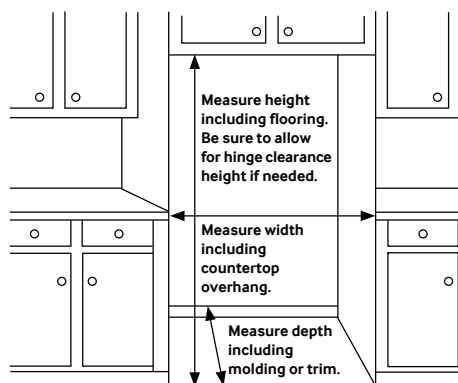

Rating

 ENERGY STAR® rated:
700 kWh/yr

RF29DB9900

SAMSUNG

Bespoke 4-Door Flex™ Refrigerator 29 cu. ft. with AI Family Hub+™ and AI Vision Inside™

Installation Specifications

1. Measure the height, width and depth of the opening, making sure to include baseboards, molding tile, countertop overhang, etc. Check to be sure there is enough room to open the door (consider walls, islands or other obstacles when measuring).
2. Refer to illustrations below to determine dimensions.
3. Allow 2.5" of clearance on hinge side of refrigerator when installing next to a wall.
4. Allow 2" minimum clearance at rear for proper air circulation and water/electrical connections. Allow a 3/8" minimum clearance at sides and top for ease of installation.
5. Ensure each door and entryway in the home is wide enough for the refrigerator to be moved through easily.

For optimal usage and ability to open refrigerator doors completely, do not install next to a wall.

Please note: The following dimensions and cutout information is for planning purposes only. For complete installation details, consult manual packed with product or download manual online at [samsung.com](https://www.samsung.com).

Dimensions

Total Capacity: 28.6 cu. ft.

Refrigerator: 17 cu. ft.

- 1 Slide-In Shelf, 3 Tempered Glass Spill-Proof Shelves
- 2 Clear Crisper Drawers
- 6 Door Bins with 1 Gallon Door Bin
- LED Lighting

Freezer: 5.8 cu. ft.

Shipping Dimensions (WxHxD)

Dimensions: 38¹/₄" x 78⁵/₈" x 36¹/₄"

Color	Model #	UPC Code	Product & Shipping Weight (lbs)	
Fingerprint Resistant Stainless Steel	RF29DB9900QD	887276826080	363.8	385.8
White Glass	RF29DB990012	887276826974	370.4	392.4