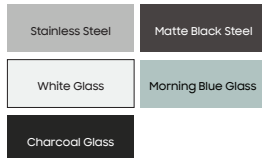

*Compared to current Family Hub™ models

Color Customization

Customize the design of your refrigerator with changeable door panels. Choose from a variety of colors and two finishes to create a space that fits your style.

Available Colors

 Fingerprint Resistant
Stainless Steel (shown)

 White Glass

Bespoke Custom Panel-Ready Color Selections

Beverage Center™

Auto Open Door

Design

- Bespoke Design
- Beverage Center™
- Slide-In Shelf
- LED Lighting
- Gallon Door Bin

Bespoke Panel Color Selection

Stainless Steel, White Glass, Charcoal Glass, Matte Black Steel, Morning Blue Glass