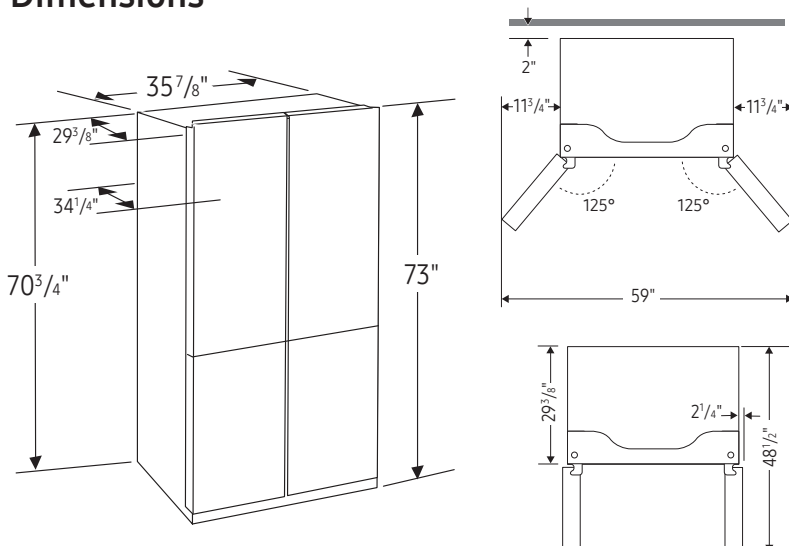

Rating

 ENERGY STAR® rated:
700 kWh/yr

RF29DB9900

SAMSUNG

Bespoke 4-Door Flex™ Refrigerator 29 cu. ft. with AI Family Hub+™ and AI Vision Inside™

Installation Specifications

1. Measure the height, width and depth of the opening, making sure to include baseboards, molding tile, countertop overhang, etc. Check to be sure there is enough room to open the door (consider walls, islands or other obstacles when measuring).
2. Refer to illustrations below to determine dimensions.
3. Allow 2.5" of clearance on hinge side of refrigerator when installing next to a wall.
4. Allow 2" minimum clearance at rear for proper air circulation and water/electrical connections. Allow a 3/8" minimum clearance at sides and top for ease of installation.
5. Ensure each door and entryway in the home is wide enough for the refrigerator to be moved through easily.

For optimal usage and ability to open refrigerator doors completely, do not install next to a wall.

Please note: The following dimensions and cutout information is for planning purposes only. For complete installation details, consult manual packed with product or download manual online at [samsung.com](https://www.samsung.com).

Dimensions

Total Capacity: 28.6 cu. ft.

Refrigerator: 17 cu. ft.

- 1 Slide-In Shelf, 3 Tempered Glass Spill-Proof Shelves
- 2 Clear Crisper Drawers
- 6 Door Bins with 1 Gallon Door Bin
- LED Lighting

Freezer: 5.8 cu. ft.

*Compressor, evaporator, condenser, drier and connecting tubing.

Product Dimensions

Dimensions (WxHxD with hinges and doors):

35⁷/₈" x 73" x 34¹/₄"

Dimensions (WxHxD without hinges and doors):

35⁷/₈" x 70³/₄" x 29³/₈"