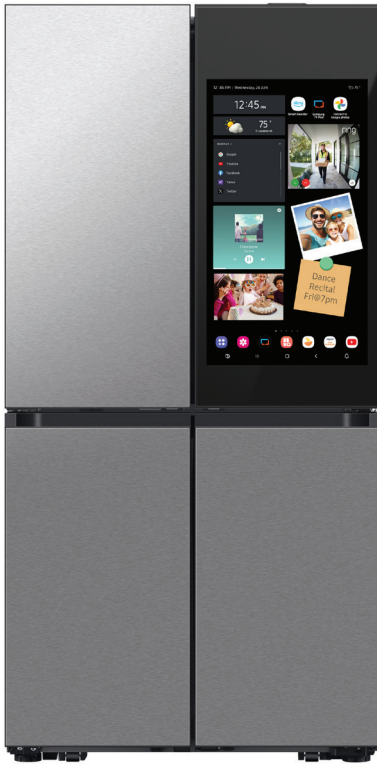

RF29DB9900

SAMSUNG

Bespoke 4-Door Flex™ Refrigerator 29 cu. ft.
with AI Family Hub+™ and AI Vision Inside™

Signature Features

AI Family Hub+™

Family Hub+™ with the industry's largest screen* lets you share pictures, stream music and videos, access recipes, and more, all from the fridge.

*Compared to current Family Hub™ models

Color Customization

Customize the design of your refrigerator with changeable door panels. Choose from a variety of colors and two finishes to create a space that fits your style.

AI Vision Inside

AI Vision Inside automatically recognizes what's in your fridge, so you always know what's inside. Access a list of what's in your fridge through the SmartThings app or Family Hub+™ screen