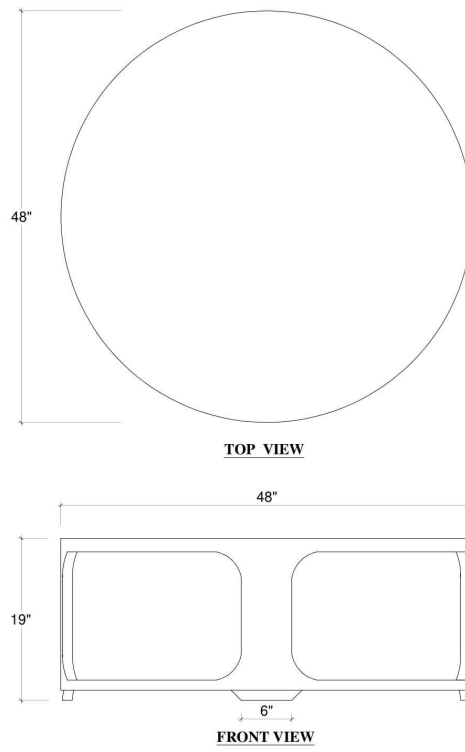

BRAMBLE

PRODUCT TEARSHEET

Corte Round Coffee Table

Shown in: **RTO**

SKU: **27936**

Size: **48W x 48D x 19H in**

Overview

Corte Round Coffee Table

Visual Highlights

Technical Specification

Dimensions	48W x 48D x 19H in	CBM	0.87318
Number of Packages	1	Cubic Feet	30.84 ft³
Package 1 Dimensions	49.6 x 49.6 x 21.7 in	Net Weight	116.84 lbs
Package Weight Total 127.87 lbs			
Material	Mahogany		