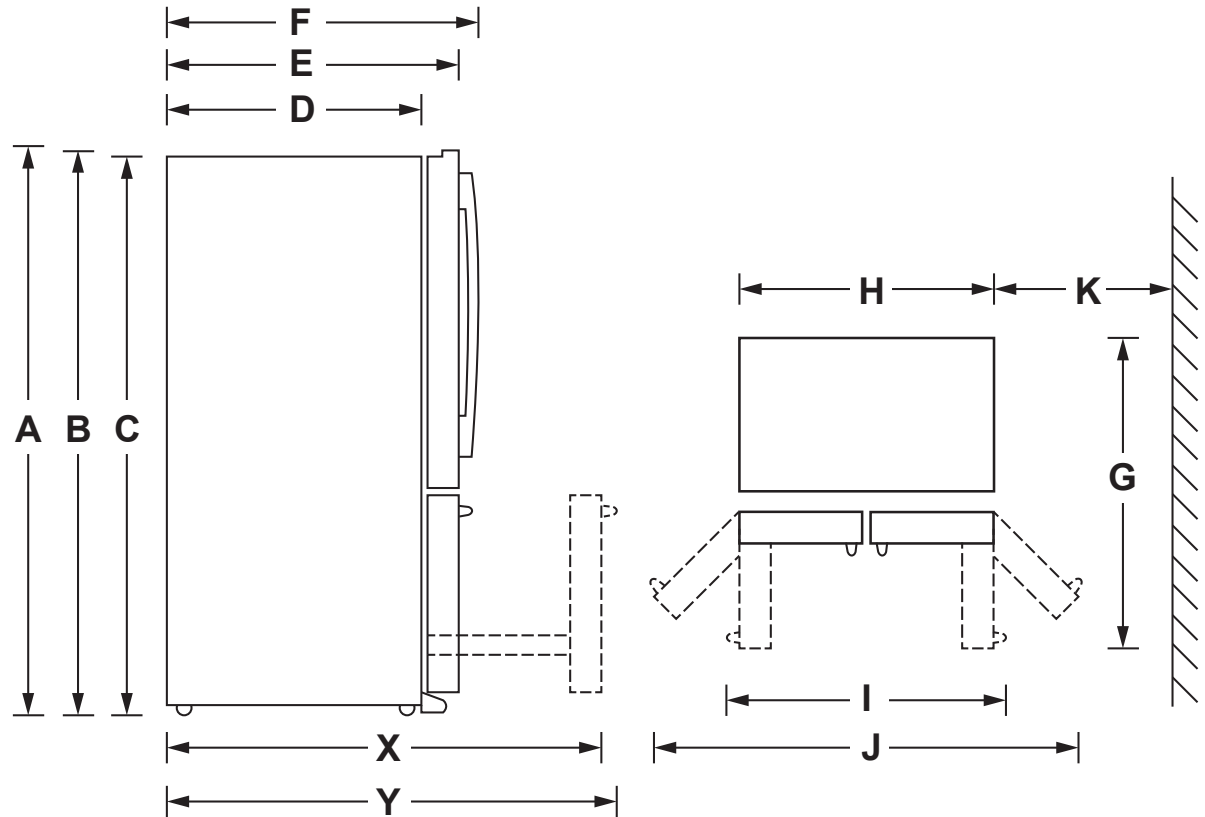

PFE28KBL/KEL/KMK/KSK/KYN

GE Profile™ Series ENERGY STAR® 27.7 Cu. Ft. French-Door Refrigerator

DIMENSIONS AND INSTALLATION INFORMATION (IN INCHES)

Height to top of door (in.) A	70-1/2
Height to top of hinge (in.) B	69-7/8
Height to top of case (in.) C	69
Case depth without door (in.) D	29-3/8
Case depth less door handle (in.) E	34-3/4
Case depth with door handle (in.) F	36-1/4
Depth with fresh food door open 90° (in.) G	48-3/8
Width (in.) H	35-3/4
Width with door open 90° with door handle (in.) I	44-5/8
Width with doors open fully (in.) J	68-1/4
Min distance between side of case and wall, in either direction, to allow doors to open fully (in.) K	16-3/8
Depth with FZ door completely open (w/o handle) (in.) X	51-7/8
Depth with FZ door completely open (w/ handle) (in.) Y	53-3/8