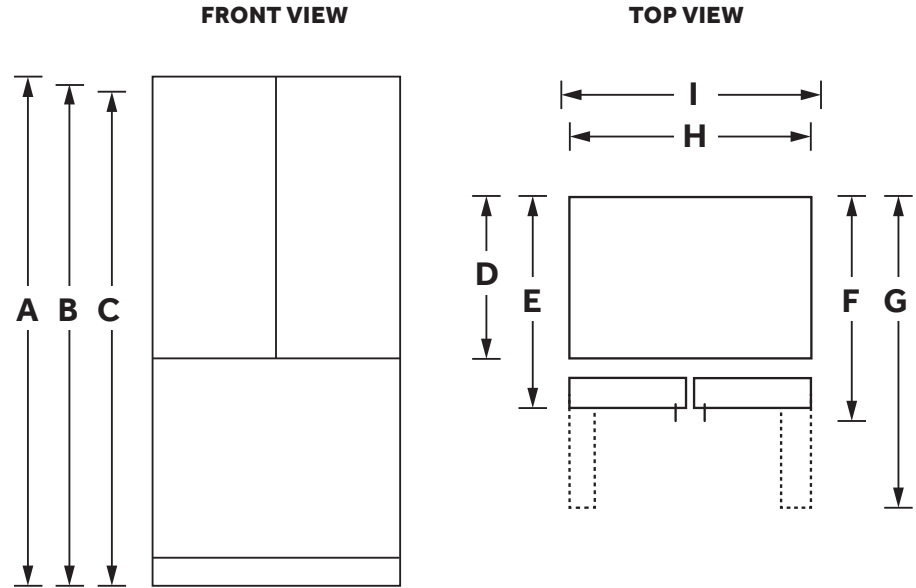

GYE21JYMFS

GE® ENERGY STAR® 20.6 Cu. Ft. Counter-Depth French-Door Refrigerator

Dimensions and Installation Information (in inches)

OVERALL DIMENSIONS	Height to top of door (in.) A	69-7/8
	Height to top of hinge (in.) B	69-3/4
	Height to top of case (in.) C	68-5/8
	Case depth without door (in.) D	24-1/8
	Case depth less door handle (in.) E	28-1/2
	Case depth with door handle (in.) F	30-15/16
	Depth with fresh food door open 90° (in.) G	43-3/8
	Width (in.) H	35-5/8
	Width with door open 90° with door handle (in.) I	43-3/8
AIR CLEARANCES	Each side (in.)	1/8
	Top (in.)	1
	Back (in.)	2

GYE21JYMFS

GE® ENERGY STAR® 20.6 Cu. Ft. Counter-Depth French-Door Refrigerator

Features and Benefits

Counter-Depth Design – Offers a built-in look by fitting nearly flush with surrounding cabinetry

Space-Saving Icemaker – Located on the door with integrated bins to create more usable storage space