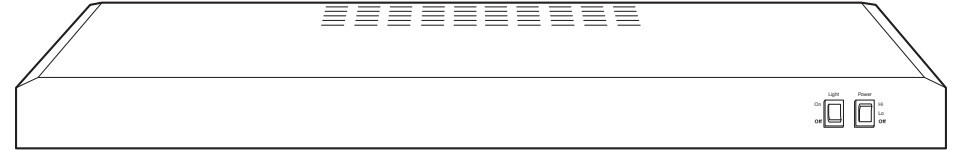

JVX5305DJ

GE® 30" ENERGY STAR® Certified Under-the-Cabinet Hood

FEATURES AND BENEFITS

Easy installation – 10 minutes or less by one person

Two-speed, 270 CFM venting system – Removes smoke, grease, odors and moisture

Front controls - Enjoy easy access and a subtle appearance

Dual LED lighting – Choose bright light while cooking

Convertible venting options – Select recirculating or external venting

Vertical and rear exhaust – Exhausts from the top or rear of the hood

Appearance (Fully enclosed bottom) – Enjoy a sleek appearance from every angle

Dishwasher-safe filter – Filters grease and is dishwasher-safe

Wall Switch Option — Convertible for wall switch use and ADA-compliant operation

Model JVX5305DJWW – White

Model JVX5305DJBB – White

CFM/SONES RATINGS	
Exhaust High Speed (HS)	270/4.5
Exhaust Low Speed (LS)	100/1.5

*Not ENERGY STAR® Certified if hood is installed in a non-vented configuration.

For answers to your Monogram, Café™, GE Profile™ or GE Appliances product questions, visit our website at geappliances.com or call GE Answer Center® Service, 800.626.2000.