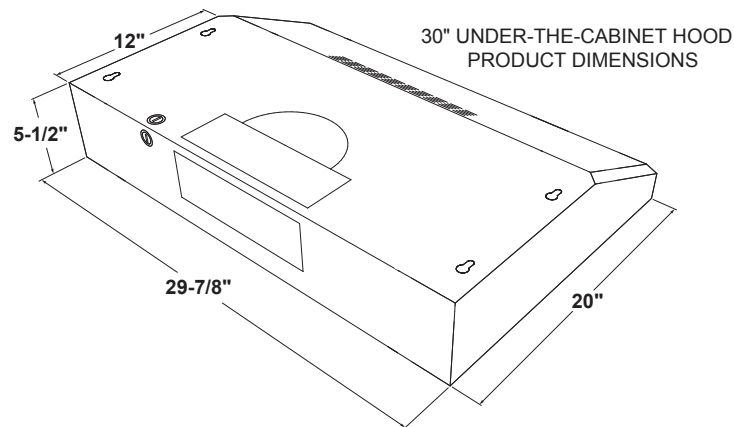

JVX5305DJ

GE® 30" ENERGY STAR® Certified Under-the-Cabinet Hood

DIMENSIONS AND INSTALLATION INFORMATION (IN INCHES)

WB02X11537 replacement grease filter and JXCF55 replacement charcoal filter are available at additional cost. Call toll-free 800.626.2000

INSTALLATION INFORMATION: Before installing, consult installation instructions packed with product for current dimensional data.

ADDITIONAL ACCESSORY:

JXS50SS - 15" cabinet spacer

AMP RATING

120V	1.0

Exhaust outlet connects to 3-1/4" x 10" rectangular duct. Vent top or rear. Includes rectangular damper.

For answers to your Monogram, Café™, GE Profile™ or GE Appliances product questions, visit our website at geappliances.com or call GE Answer Center® Service, 800.626.2000.

Listed by Underwriters Laboratories