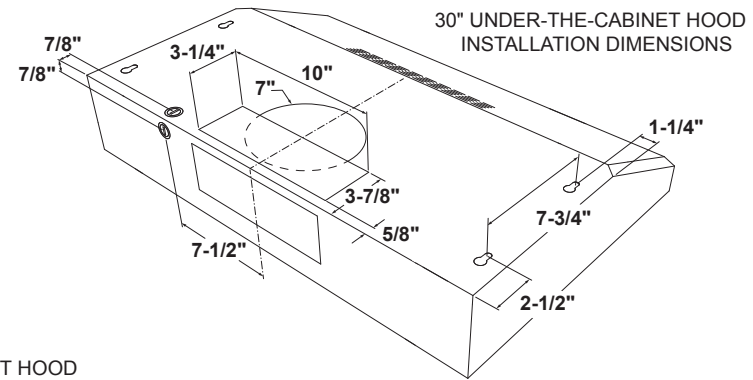

JVX5305DJ

GE® 30" ENERGY STAR® Certified Under-the-Cabinet Hood

DIMENSIONS AND INSTALLATION INFORMATION (IN INCHES)

WB02X11537 replacement grease filter and JXCF55 replacement charcoal filter are available at additional cost. Call toll-free 800.626.2000

INSTALLATION INFORMATION: Before installing, consult installation instructions packed with product for current dimensional data.

ADDITIONAL ACCESSORY:

JXS50SS - 15" cabinet spacer

AMP RATING

120V	1.0

Exhaust outlet connects to 3-1/4" x 10" rectangular duct. Vent top or rear. Includes rectangular damper.

For answers to your Monogram, Café™, GE Profile™ or GE Appliances product questions, visit our website at geappliances.com or call GE Answer Center® Service, 800.626.2000.

Listed by Underwriters Laboratories