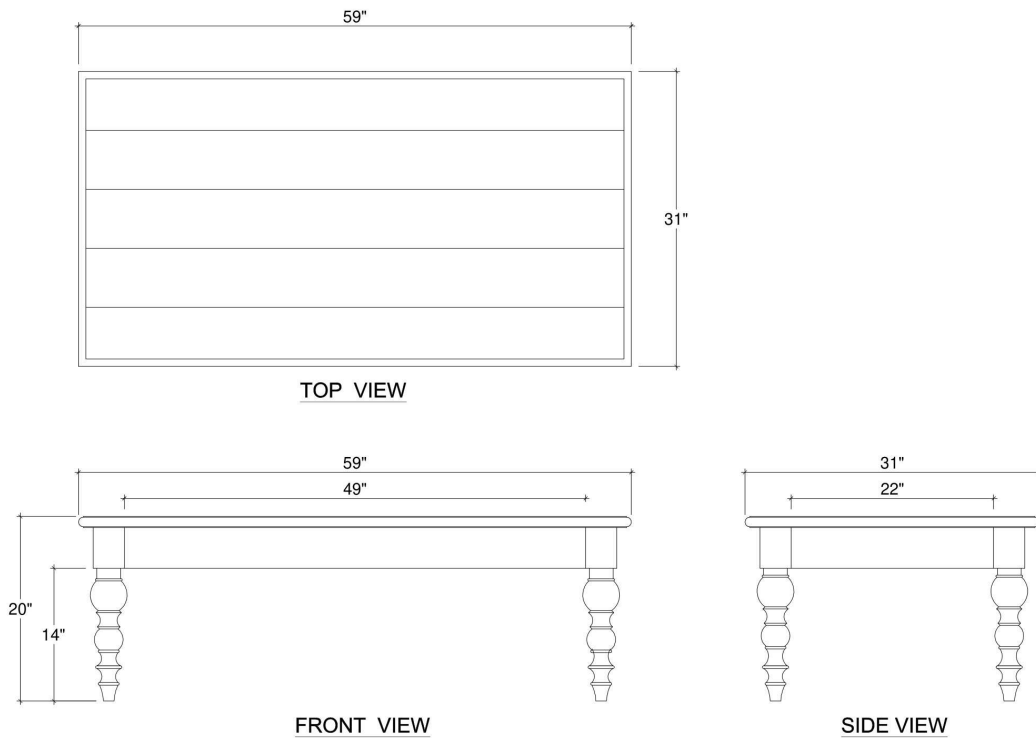

BRAMBLE

PRODUCT TEARSHEET

Madison Turned Leg Coffee Table

Shown in: **FRW**

SKU: **28337**

Size: **59W x 31D x 20H in**

Overview

Madison Turned Leg Coffee Table

Visual Highlights

Technical Specification

Dimensions	59W x 31D x 20H in	CBM	0.737352
Number of Packages	1	Cubic Feet	26.04 ft³
Package 1 Dimensions	60.6 x 33.1 x 22.4 in	Net Weight	70.55 lbs
Package Weight Total 81.57 lbs			