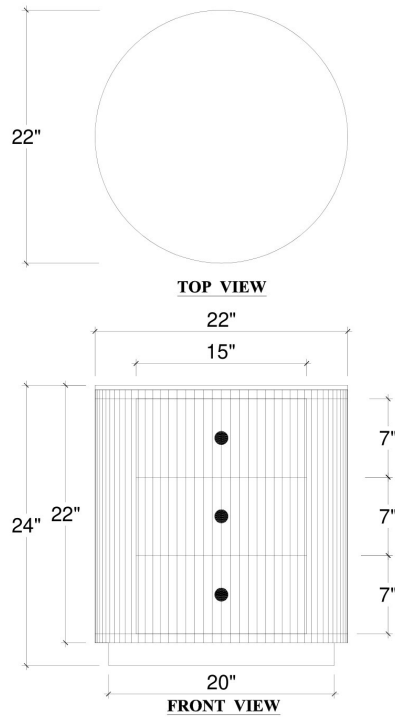

Overview

Bilbao End Table