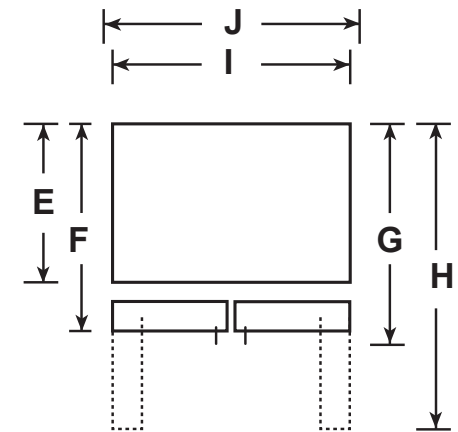

### DIMENSIONS AND INSTALLATION INFORMATION (IN INCHES)

| Overall Dimensions                                  | A - Overall Height to top of door (in)                | 69 7/8 |
|-----------------------------------------------------|-------------------------------------------------------|--------|
|                                                     | B - Height to top of hinge cover (in)                 | 69 3/4 |
|                                                     | C - Height to top of case (in)                        | 68 5/8 |
|                                                     | D - Hinge Cover Depth from Case Flange (in)           | 6      |
|                                                     | E - Case Depth without door (in)                      | 29     |
|                                                     | F - Case Depth without Door Handle (in)               | 29 2/5 |
|                                                     | G - Overall Case Depth with Door Handle (in)          | 36 3/4 |
|                                                     | H - Depth with FF Door open 90 deg (in)               | 48 3/8 |
|                                                     | I - Case Width (in)                                   | 35 5/8 |
|                                                     | J - Width with door open 90 deg including handle (in) | 44 7/8 |
|                                                     | K - Top endcap of FZ drawer to floor (in)             | 24 1/2 |
|                                                     | L - Top endcap of Middle drawer to floor (in)         | 33 1/2 |
| M - End cap to End cap height of middle drawer (in) | 8 5/8                                                 |        |