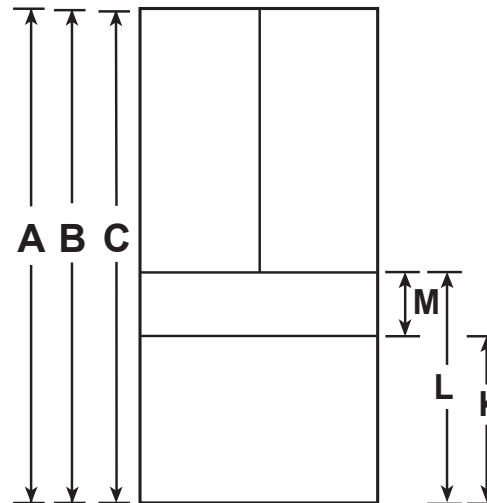

### DIMENSIONS AND INSTALLATION INFORMATION (IN INCHES)

| Overall Dimensions                                  | A - Overall Height to top of door (in)                | 69 7/8 |
|-----------------------------------------------------|-------------------------------------------------------|--------|
|                                                     | B - Height to top of hinge cover (in)                 | 69 3/4 |
|                                                     | C - Height to top of case (in)                        | 68 5/8 |
|                                                     | D - Hinge Cover Depth from Case Flange (in)           | 6      |
|                                                     | E - Case Depth without door (in)                      | 29     |
|                                                     | F - Case Depth without Door Handle (in)               | 29 2/5 |
|                                                     | G - Overall Case Depth with Door Handle (in)          | 36 3/4 |
|                                                     | H - Depth with FF Door open 90 deg (in)               | 48 3/8 |
|                                                     | I - Case Width (in)                                   | 35 5/8 |
|                                                     | J - Width with door open 90 deg including handle (in) | 44 7/8 |
|                                                     | K - Top endcap of FZ drawer to floor (in)             | 24 1/2 |
|                                                     | L - Top endcap of Middle drawer to floor (in)         | 33 1/2 |
| M - End cap to End cap height of middle drawer (in) | 8 5/8                                                 |        |