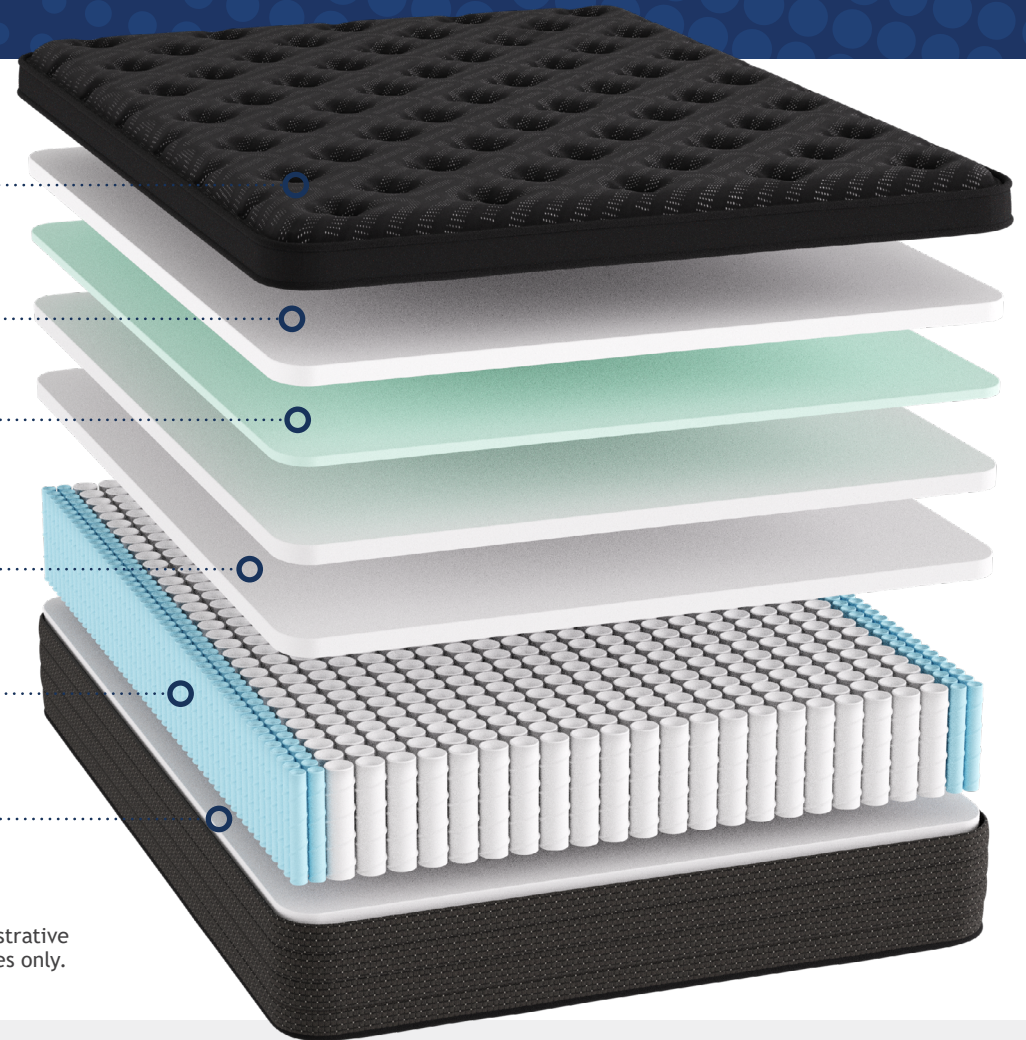

Craftsman Euro Top

For illustrative purposes only.

Cooling Cover

Premium blend of high-quality fabrics with cool-to-the-touch properties.

HD Quilt Foam

Additional high-density foam quilted into the cover for an exceptional sleep surface.

3/4" Quilted Gel-Infused Memory Foam

Ultra-premium quilted memory foam with the cooling benefits of gel-infusion.

3" HD Comfort Foam

Our high-density foams use our Comfort-lock® process to provide longer lasting comfort.

8" 800 Series with PowerEdge®

Provides responsive support with reduced motion transfer and enhanced edge support.

HD Base Support Foam

The shock absorbing high-density base foam reduces motion transfer and provides long-lasting support.

Height:

14"

Plus or Minus 1/2"

Comfort Level:

Extra Firm

Firm

Medium

Plush