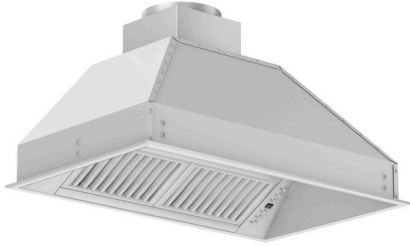

ZLINE 34" Ducted Wall Mount Range Hood Insert in Outdoor Approved Stainless Steel (721-304-34)

ZLINE
ATTAINABLE LUXURY™

INTRODUCTION

Experience ZLINE Attainable Luxury® with industry-leading kitchen and bath products that provide an elevated luxury experience, all designed in Lake Tahoe, USA. The ZLINE 721-304-34 is a 34 in. outdoor approved stainless steel range hood insert with a modern design and built-to-last quality, making it a great addition to any kitchen. This hood's high-performance, 700 CFM 4-speed motor will provide all the power you need to quietly and efficiently ventilate your stove while cooking. With its classic 304 outdoor grade stainless steel, this range hood contains rust, temperature, and corrosion-resistant properties to ensure a durable vent hood that will last for years to come. Enjoy modern features, including built-in LED lighting for an illuminated culinary experience and dishwasher-safe stainless steel baffle filters for easy clean-up. This range hood insert has a ducted vent with easy, simple installation. ZLINE Kitchen and Bath stands by all products with its manufacturer parts warranty. The 721-304-34 ships next business day when in stock.

FEATURES & BENEFITS

Powerful air flow requires ducted, external venting

Easy-to-use push button controls let you easily control fan speed and lighting

4-Speed fan control (280/420/560/700) to choose the appropriate air flow for your cooking situation

Dishwasher-safe Stainless Steel Baffle Filters

LED lighting illuminates the cooktop beneath the hood

Designed to fit standard (circular) ductwork for simple installation

SPECIFICATIONS OVERVIEW

GENERAL PROPERTIES

SKU	721-304-34
Finish	Stainless Steel
# of Lights	3
Airflow	280/420/560/700
Duct Size	8
Outdoor Approved	No

DIMENSIONS

Product Dimensions (in.)	34 in. W x 21 in. D x 14.2 in. H
Chimney Dimensions (in.)	N/A