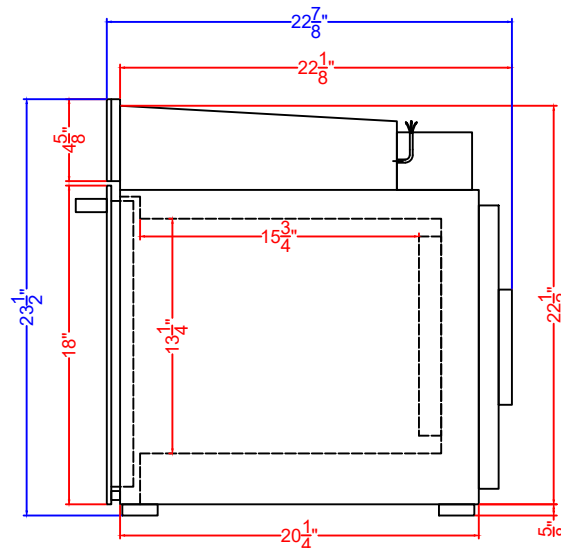

Top View

Cutout
Please refer to manual for
specific detail

Front View

Profile View

SEW24SSX
Electric Wall Oven
07/15/24

SUMMIT

FELIX STORCH, INC.
www.summitappliance.com
718-893-3900