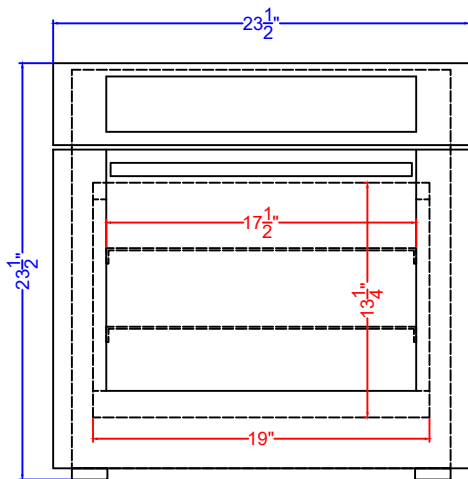

Top View

Cutout
Please refer to manual for
specific detail

Front View

Profile View

SEW24SSX
Electric Wall Oven
07/15/24

SUMMIT

FELIX STORCH, INC.
www.summitappliance.com
718-893-3900