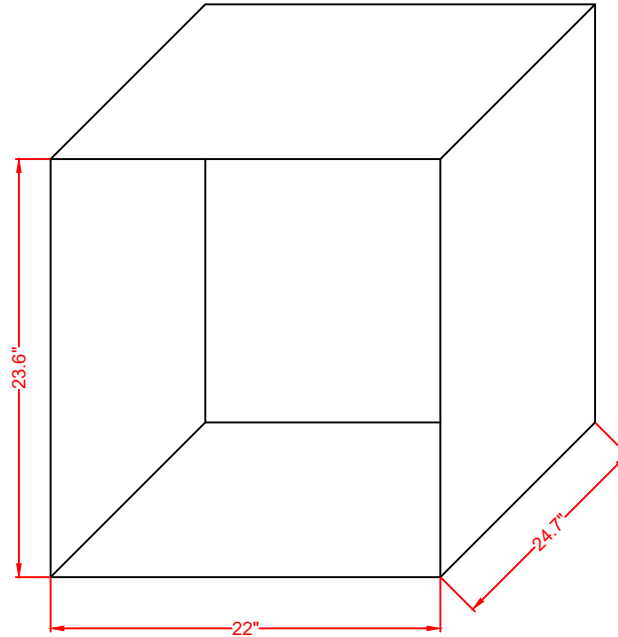

Top View

Cutout
Please refer to manual for
specific detail

Front View

Profile View

SEW24SSX
Electric Wall Oven
07/15/24

SUMMIT

FELIX STORCH, INC.
www.summitappliance.com
718-893-3900