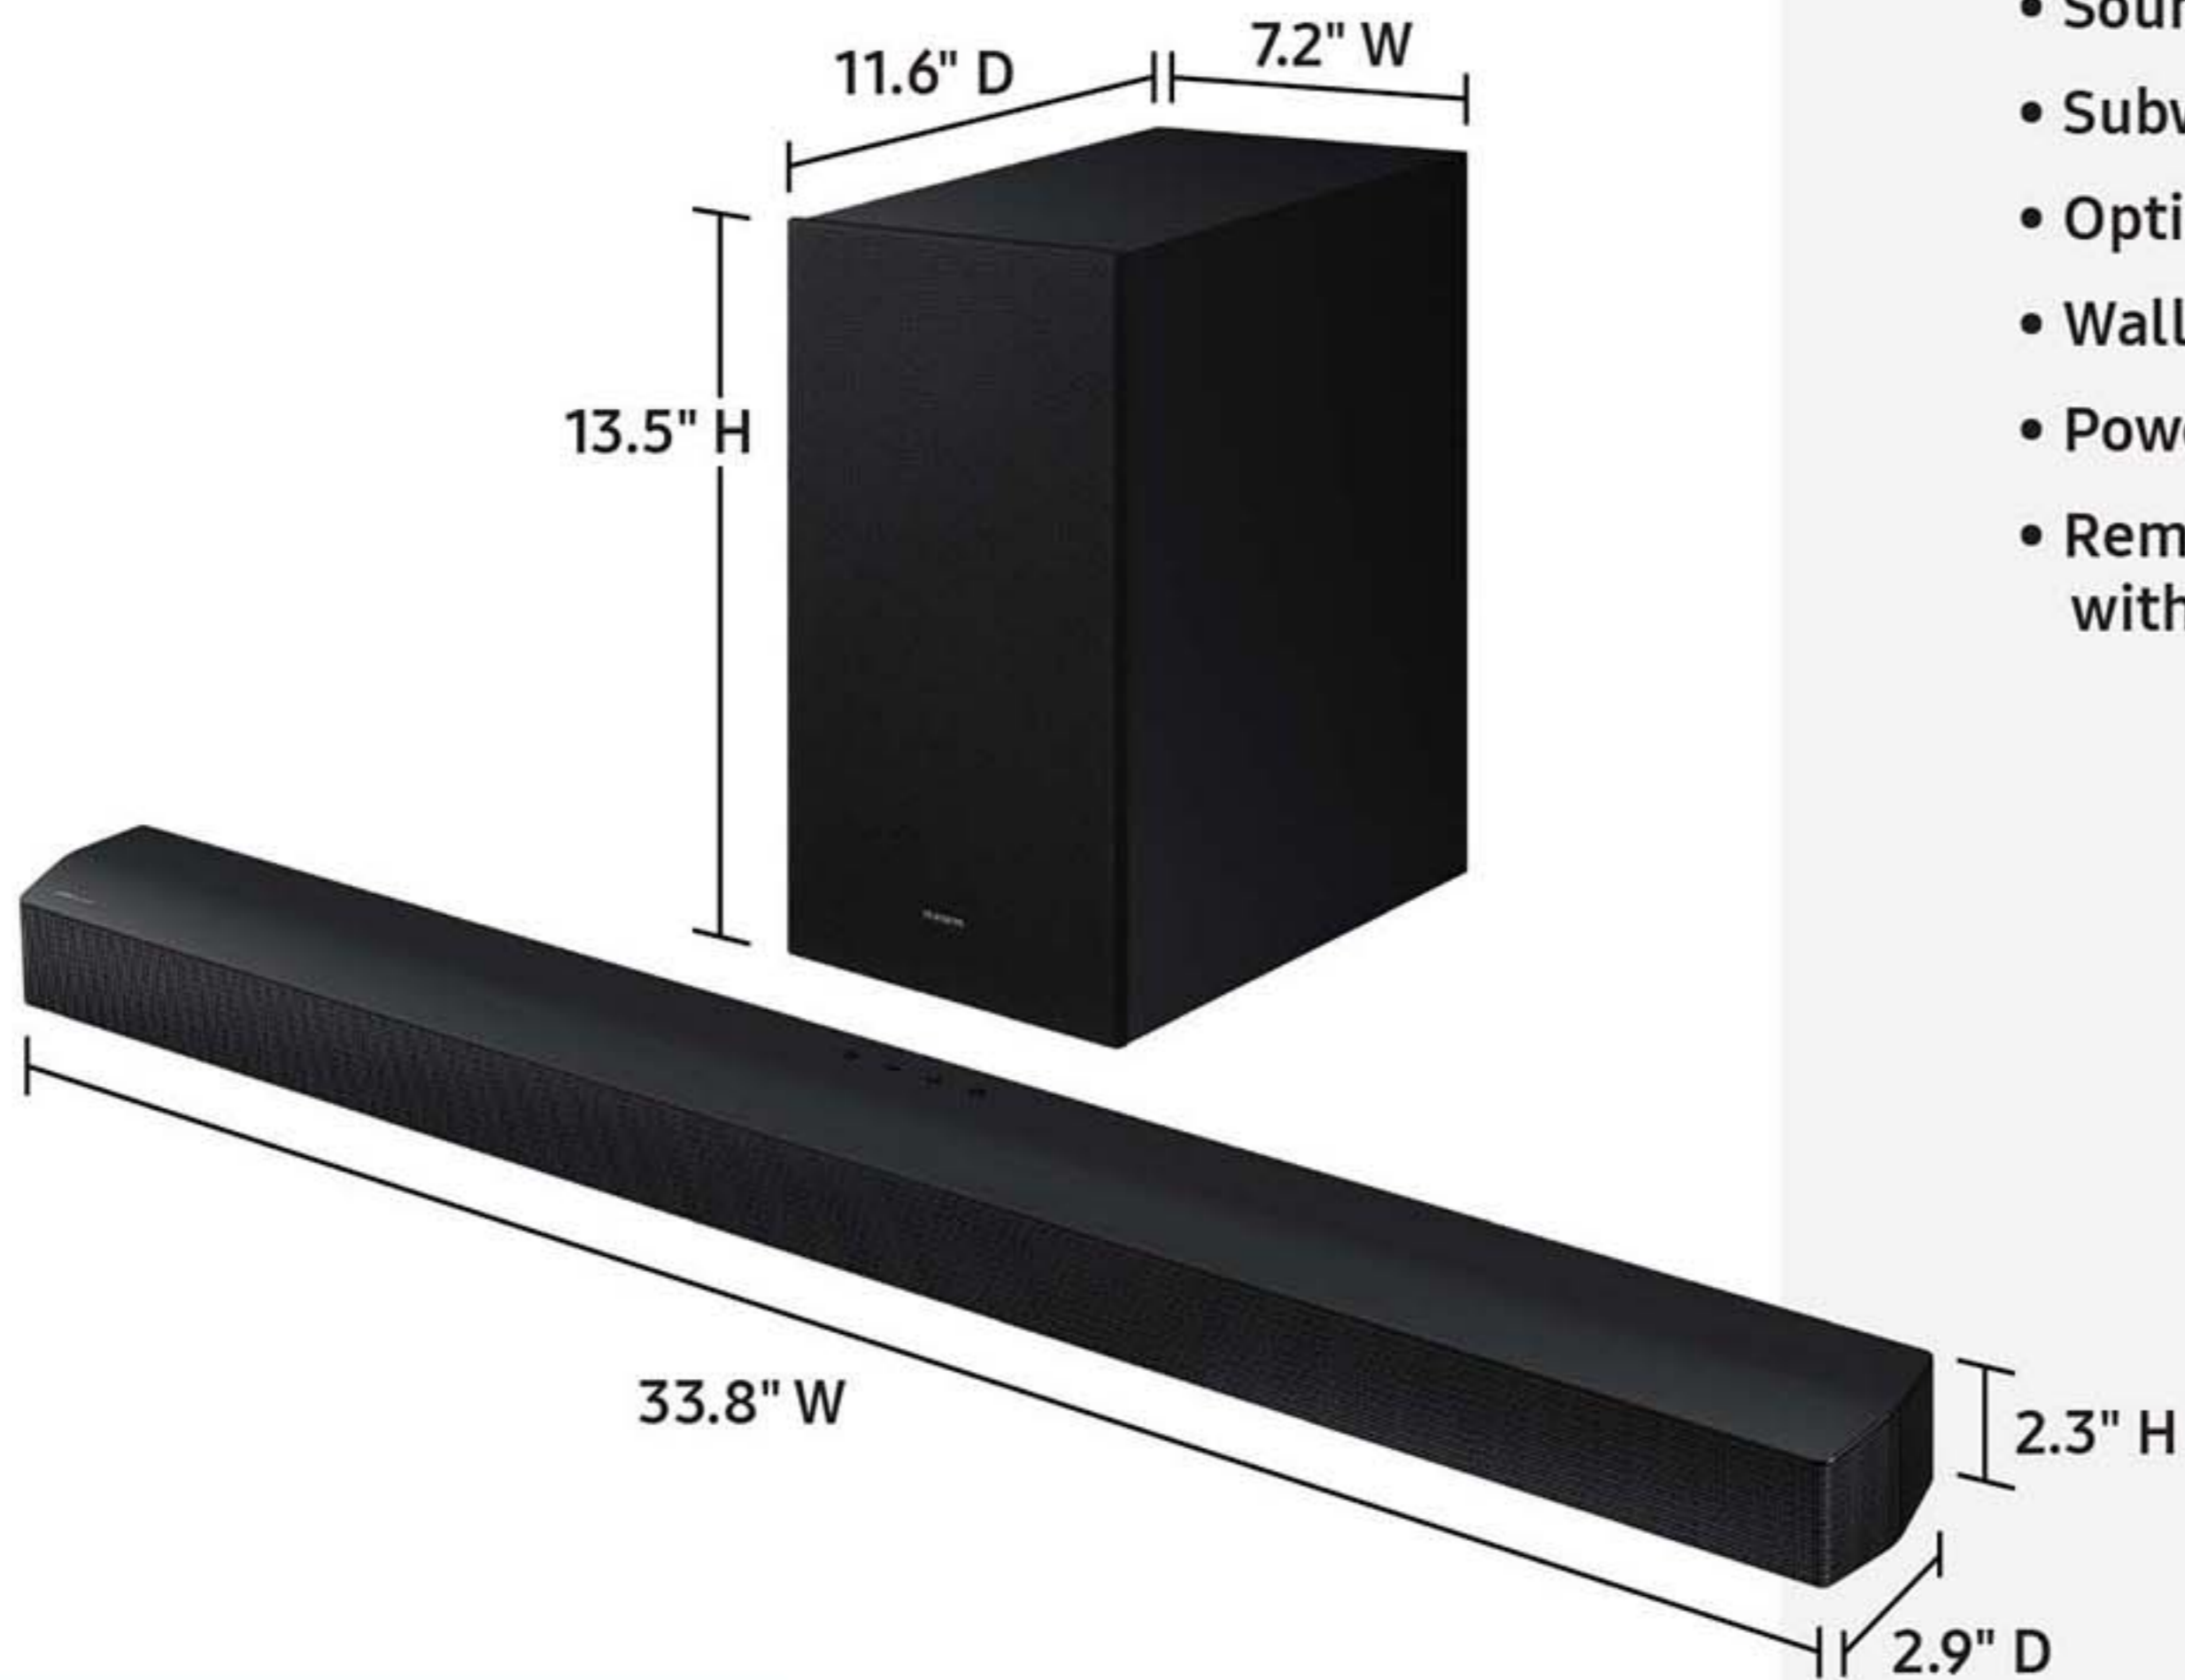

# Model: HW-B550D

## Dimensions:

(INCHES W x H x D):

- Soundbar: 33.8 x 2.3 x 2.9
- Subwoofer: 7.2 x 13.5 x 11.6

## What's in the box:

- Soundbar
- Subwoofer
- Optical Cable
- Wall Mount Kit
- Power Adapter
- Remote Controller with batteries