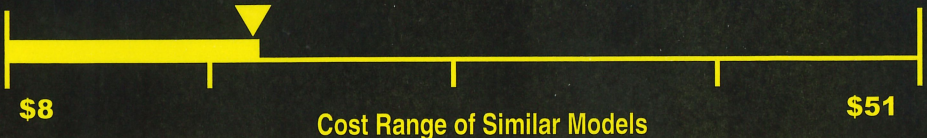

Compare ONLY to other labels with yellow numbers.

Labels with yellow numbers are based on the same test procedures

Estimated Yearly Energy Cost

(when used with an electric water heater)

\$21

175 kWh

Estimated Yearly Electricity Use