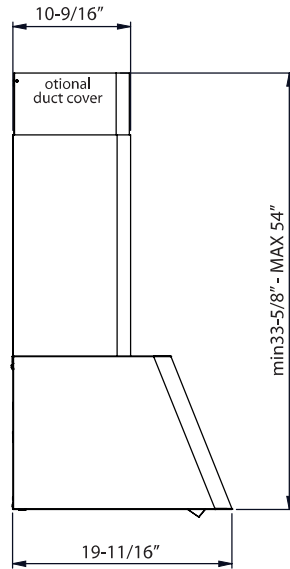

# DUCT COVER EXTENSION SPECIFICATION

MESA

APEX