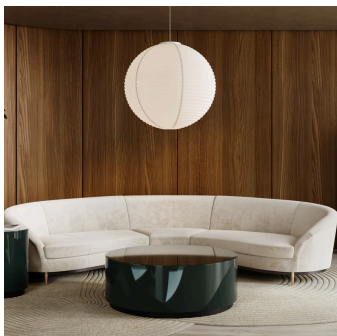

# Cocktail Couture Rnd End Tbl Apatite

Caracole

Create a vibrant focal point with the Cocktail Couture Round End Table in Apatite Gloss. Its dynamic finish pairs exquisitely with an Almost Black base, offering bold style and luxurious detail to any sophisticated interior.

**SKU:** CLA-425V-419

**Dimensions in Inches:** 18W × 18D × 24H

**Dimensions in CM:** 45.72W × 45.72D × 60.96H

**Features:**

- Case in Apatite Gloss.
- Base in Almost Black.

**Title:**

IMAGE  
COMING  
SOON