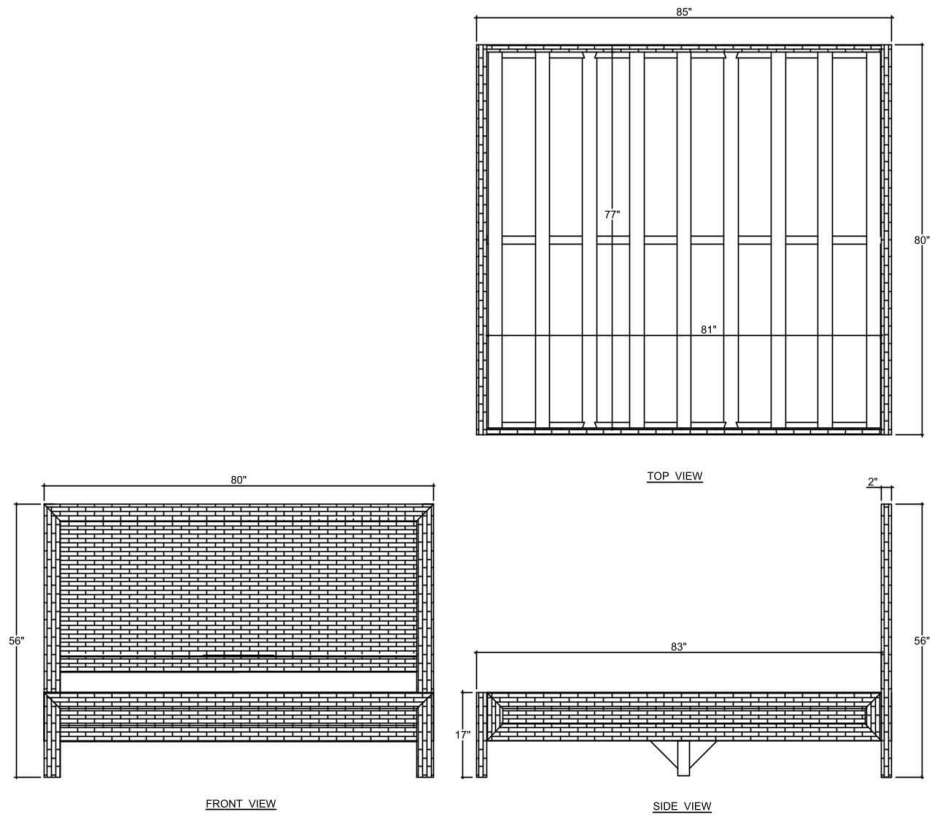

BRAMBLE

PRODUCT TEARSHEET

Kagu Rattan Bed King

Shown in: **RNAT**

SKU: **28956**

Size: **80W x 85D x 56H in**

Overview

Kagu Rattan Bed King

- comes without mattress

Recommended Box Spring Type & Size:

- King
- Size: 76" x 80"
- Thickness: 9"

Visual Highlights

Technical Specification

Dimensions	80W x 85D x 56H in	CBM	0.703686
Number of Packages	3	Cubic Feet	24.85 ft³
Package 1 Dimensions	81.5 x 4.7 x 59.1 in	Package 1 Weight	185.19 lbs
Package 2 Dimensions	11.4 x 6.3 x 83.9 in	Net Weight	171.96 lbs
Package 3 Dimensions	81.5 x 8.7 x 20.1 in		
Package Weight Total	185.19 lbs		