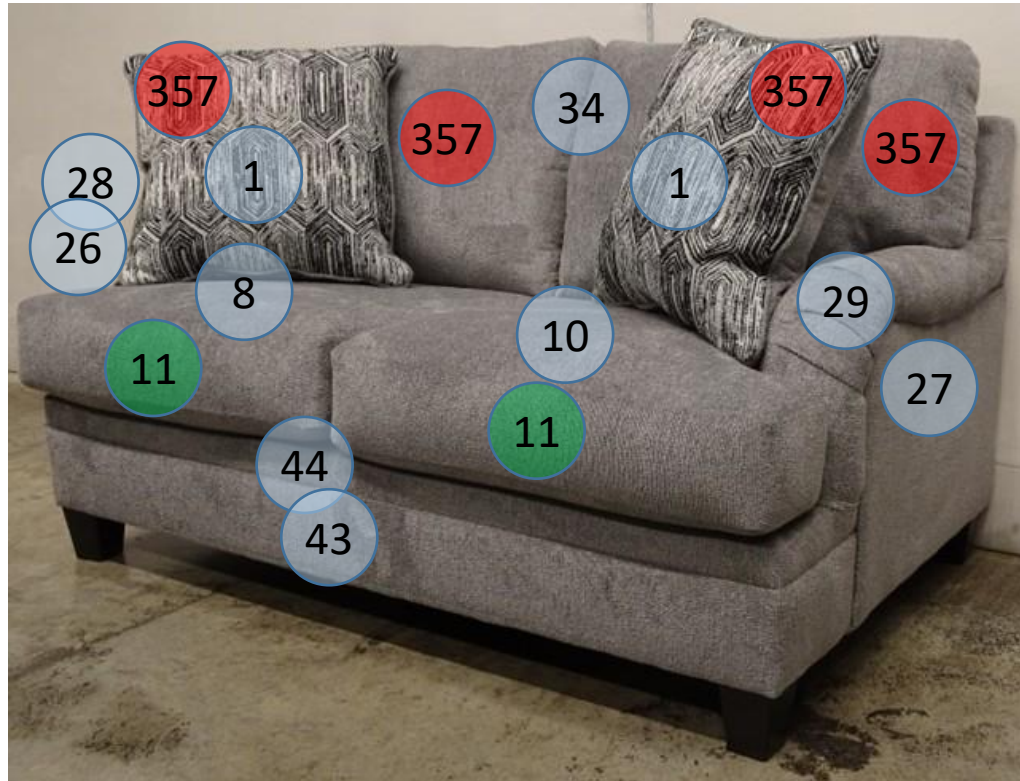

3520435

Call Out	Description
● (Red)	Blown Fiber
● (Yellow)	Cushion Chaise Pad - top Pad
● (Green)	Cushion Foam
● (Yellow)	KD Component
● (Blue)	Cover