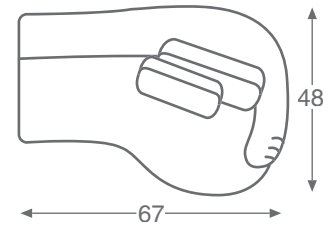

C8-8822 RAF Love Seat
Overall W 67 D 48 H 36
Inside D 22 H 18
Seat Height 22 Arm Height 30