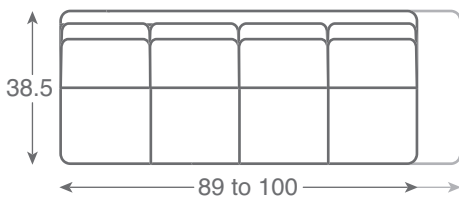

10-20 Armless Sofa
W 89-100 D 38.5 H 36