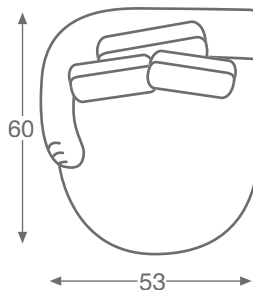

C8-8827 LAF Small Chaise
Overall W 53 D 60 H 36
Inside D 45 H 18
Seat Height 22 Arm Height 30