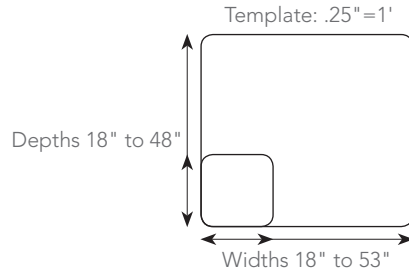

Step One

CHOOSE WIDTH & DEPTH FOR 3000 SERIES

The 3000 Series is available in widths from 18 inches to 53 inches and depths from 18 inches to 48 inches in any combination.