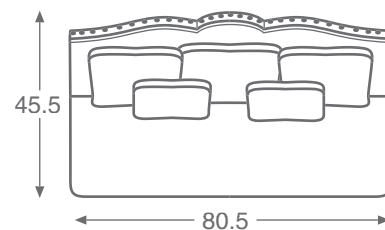

55-788 Center Section
Overall W 80.5 D 45.5 H 44.5
Inside W 69 D 20 H 23.5
Seat Height 21