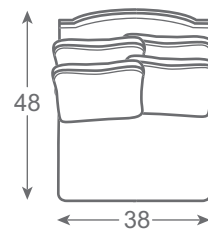

Carrington

SECTIONAL SERIES INDEX

55-992 LAF Chair
 Overall W 39 D 48 H 46
 Inside W 36 D 24 H 25
 Seat Height 21 Arm Height 25

55-993 RAF Chair
 Overall W 39 D 48 H 46
 Inside W 36 D 24 H 25
 Seat Height 21 Arm Height 25