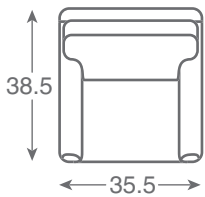

10-50 Sofa
W 66-88 D 38.5 H 36

10-50 Sofa
W 89-100 D 38.5 H 36

10-50 Chair n Half
W 54-59 D 38.5 H 36

10-31 LAF Corner Sofa
W 72-88 D 38.5 H 36

10-32 RAF Corner Sofa
W 72-88 D 38.5 H 36

10-60 Chair
W 35.5 D 38.5 H 36