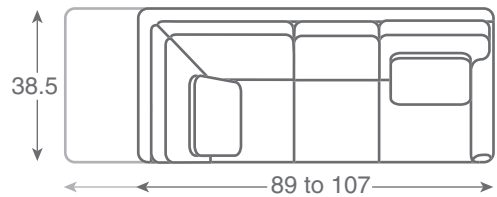

10-32 RAF Corner Sofa
W 89-107 D 38.5 H 36