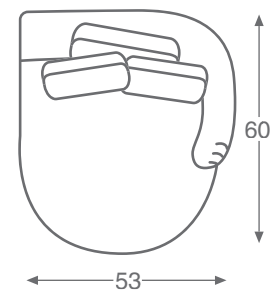

C8-8828 RAF Small Chaise
Overall W 53 D 60 H 36
Inside D 45 H 18
Seat Height 22 Arm Height 30

Template: .25"=1'