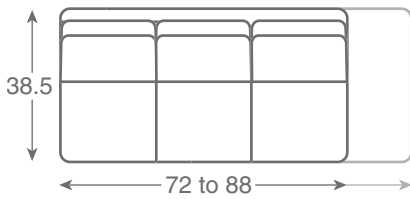

10-21 LAF Sofa
W 32-53 D 38.5 H 36

10-22 RAF Sofa
W 32-53 D 38.5 H 36

10-20 Armless Sofa
W 48-71 D 38.5 H 36

10-21 LAF Sofa
W 54-71 D 38.5 H 36

10-22 RAF Sofa
W 54-71 D 38.5 H 36

10-20 Armless Sofa
W 72-88 D 38.5 H 36