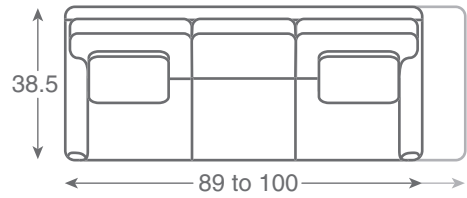

10-50 Sofa
W 89-100 D 38.5 H 36