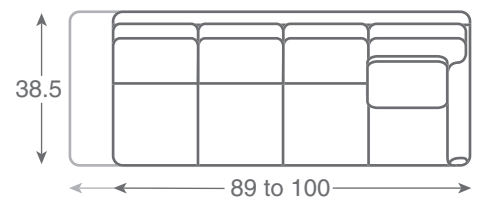

10-21 LAF Sofa
W 72-88 D 38.5 H 36

10-22 RAF Sofa
W 72-88 D 38.5 H 36

10-20 Armless Sofa
W 89-100 D 38.5 H 36

10-21 LAF Sofa
W 89-100 D 38.5 H 36

10-22 RAF Sofa
W 89-100 D 38.5 H 36

2000 SERIES

MADE TO MEASURE FRAME OPTIONS