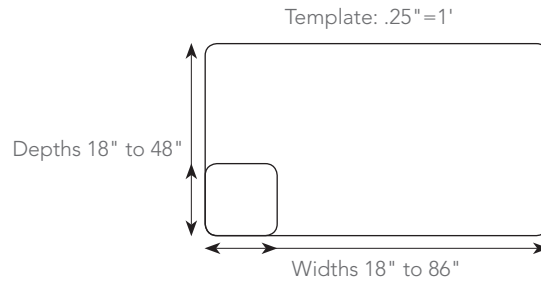

Please note: Tufting is available, not standard.

Step One

CHOOSE WIDTH & DEPTH

The 3100 Series is available in widths from 18 inches to 86 inches and depths from 18 inches to 48 inches in any combination. Widths exceeding 48 inches receive a center leg.