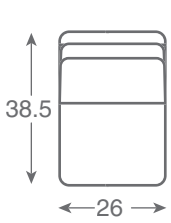

Template: .25" = 1'

10-10 Armless Chair
W 26 D 38.5 H 36

10-15 LAF Corner Chair
W 36.5 D 38.5 H 36

10-16 RAF Corner Chair
W 36.5 D 38.5 H 36

10-25 Quarter Round
W 70 D 38.5 H 36

10-50 Sofa
W 60-65 D 38.5 H 36