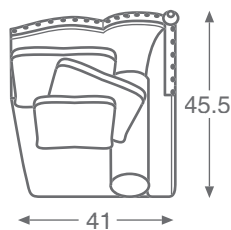

C8-8828 RAF Small Chaise

Overall W 53 D 60 H 36
 Inside D 45 H 18
 Seat Height 22 Arm Height 30

Atwater

SECTIONAL SERIES INDEX

55-786 LAF Sofa
 Overall W 41 D 45.5 H 41
 Inside W 23 D 20 H 20
 Seat Height 21 Arm Height 30