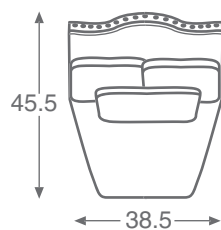

55-784 Small Wedge
Overall W 38.5 D 45.5 H 43.5
Inside W 27.5 D 20 H 22.5
Seat Height 21