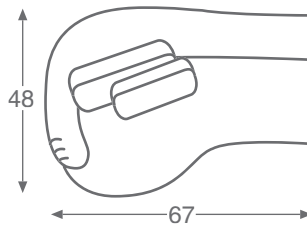

C8-8821 LAF Love Seat
Overall W 67 D 48 H 36
Inside D 22 H 18
Seat Height 22 Arm Height 30