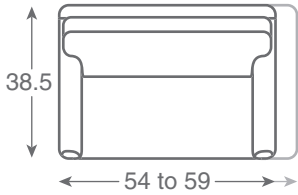

10-50 Chair n Half
W 54-59 D 38.5 H 36