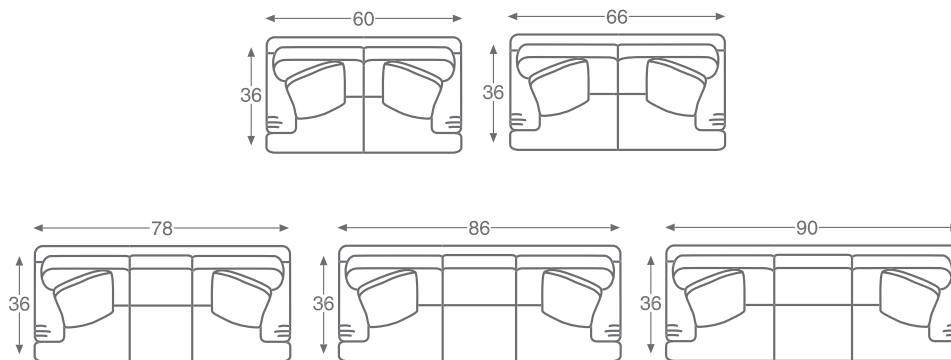

68-301 Walters Sofa

Overall W 60-90 D 36 H 37
Inside W 46-76 D 23 H 21
Seat Height 20 Arm Height 23