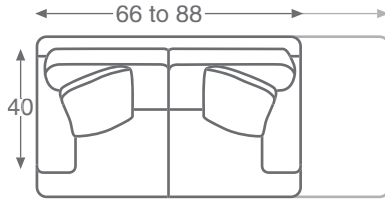

Template: .25" = 1'

20-10 Armless Chair
W 26 D 40 H 37

20-15 LAF Corner Chair
W 40 D 40 H 37

20-16 RAF Corner Chair
W 40 D 40 H 37

20-25 Quarter Round
W 70 D 40 H 37

20-50 Chair n Half
W 54-59 D 40 H 37

20-50 Sofa
W 60-65 D 40 H 37