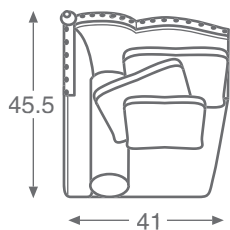

Atwater

SECTIONAL SERIES INDEX

55-786 LAF Sofa
Overall W 41 D 45.5 H 41
Inside W 23 D 20 H 20
Seat Height 21 Arm Height 30