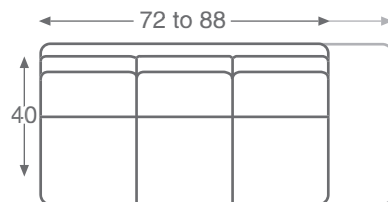

20-20 Armless Sofa
W 72-88 D 40 H 37