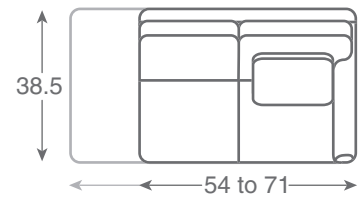

10-21 LAF Sofa
W 32-53 D 38.5 H 36

10-22 RAF Sofa
W 32-53 D 38.5 H 36

10-20 Armless Sofa
W 48-71 D 38.5 H 36

10-21 LAF Sofa
W 54-71 D 38.5 H 36

10-22 RAF Sofa
W 54-71 D 38.5 H 36

10-20 Armless Sofa
W 72-88 D 38.5 H 36