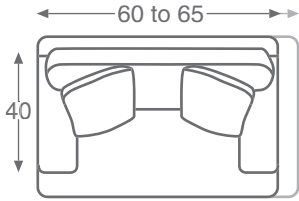

Template: .25" = 1'

20-10 Armless Chair
W 26 D 40 H 37

20-15 LAF Corner Chair
W 40 D 40 H 37

20-16 RAF Corner Chair
W 40 D 40 H 37

20-25 Quarter Round
W 70 D 40 H 37

20-50 Chair n Half
W 54-59 D 40 H 37

20-50 Sofa
W 60-65 D 40 H 37