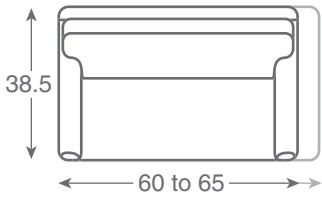

Template: .25" = 1'

10-10 Armless Chair
W 26 D 38.5 H 36

10-15 LAF Corner Chair
W 36.5 D 38.5 H 36

10-16 RAF Corner Chair
W 36.5 D 38.5 H 36

10-25 Quarter Round
W 70 D 38.5 H 36

10-50 Sofa
W 60-65 D 38.5 H 36