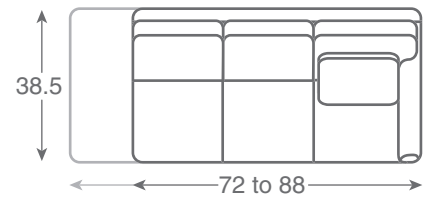

10-22 RAF Sofa
W 72-88 D 38.5 H 36