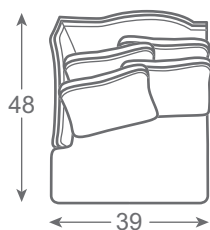

Carrington

SECTIONAL SERIES INDEX

55-992 LAF Chair
Overall W 39 D 48 H 46
Inside W 36 D 24 H 25
Seat Height 21 Arm Height 25