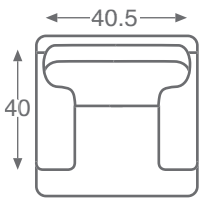

20-60 Chair
W 40.5 D 40 H 37