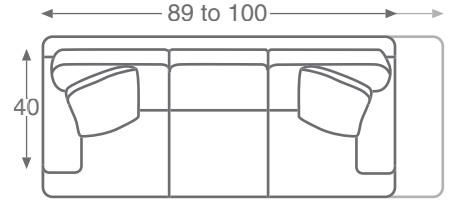

20-50 Sofa
W 89-100 D 40 H 37