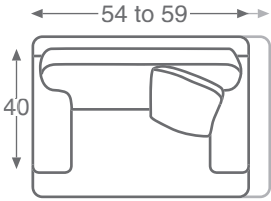

Template: .25" = 1'

20-10 Armless Chair
W 26 D 40 H 37

20-15 LAF Corner Chair
W 40 D 40 H 37

20-16 RAF Corner Chair
W 40 D 40 H 37

20-25 Quarter Round
W 70 D 40 H 37

20-50 Chair n Half
W 54-59 D 40 H 37

20-50 Sofa
W 60-65 D 40 H 37