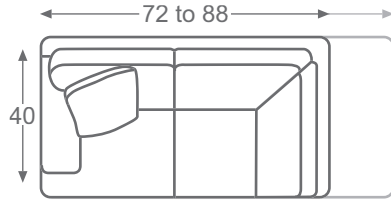

20-31 LAF Corner Sofa
W 72-88 D 40 H 37