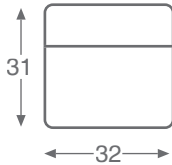

C8-8810 Armless Chair
Overall W 32 D 31 H 33
Inside W 32 D 22 H 15
Seat Height 22