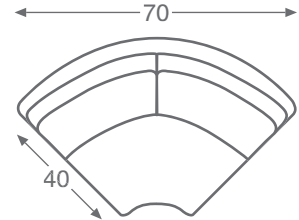

Template: .25" = 1'

20-10 Armless Chair
W 26 D 40 H 37

20-15 LAF Corner Chair
W 40 D 40 H 37

20-16 RAF Corner Chair
W 40 D 40 H 37

20-25 Quarter Round
W 70 D 40 H 37

20-50 Chair n Half
W 54-59 D 40 H 37

20-50 Sofa
W 60-65 D 40 H 37