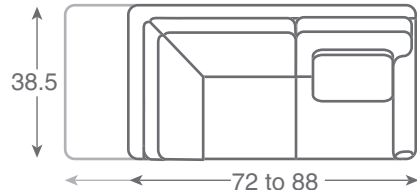

10-50 Sofa
W 66-88 D 38.5 H 36

10-50 Sofa
W 89-100 D 38.5 H 36

10-50 Chair n Half
W 54-59 D 38.5 H 36

10-31 LAF Corner Sofa
W 72-88 D 38.5 H 36

10-32 RAF Corner Sofa
W 72-88 D 38.5 H 36

10-60 Chair
W 35.5 D 38.5 H 36