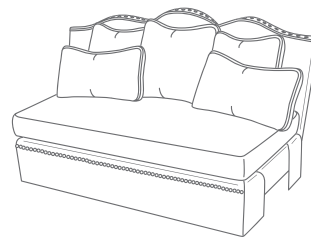

55-788 Center Section

Overall W 80.5 D 45.5 H 44.5
Inside W 69 D 20 H 23.5
Seat Height 21