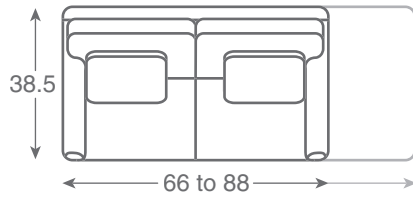

Template: .25" = 1'

10-10 Armless Chair
W 26 D 38.5 H 36

10-15 LAF Corner Chair
W 36.5 D 38.5 H 36

10-16 RAF Corner Chair
W 36.5 D 38.5 H 36

10-25 Quarter Round
W 70 D 38.5 H 36

10-50 Sofa
W 60-65 D 38.5 H 36