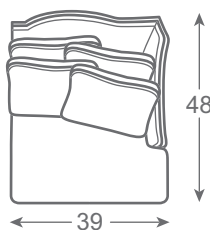

55-993 RAF Chair
Overall W 39 D 48 H 46
Inside W 36 D 24 H 25
Seat Height 21 Arm Height 25