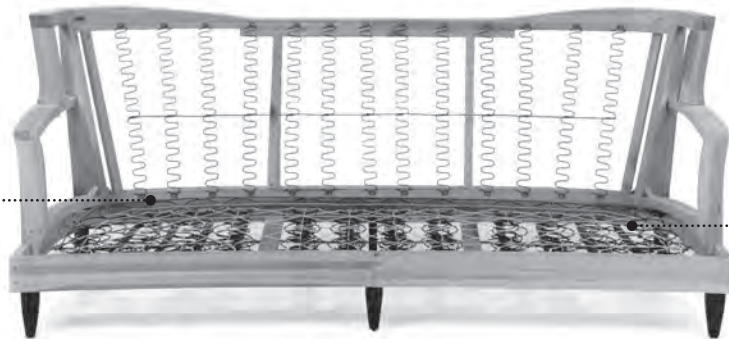

Double hour glass cone coils* are eight-way Hand Tied to stay in position and edge wired around the perimeter for durability.

Individual coiled springs wrapped in muslin ticking are clipped together to form a Spring Unit also referred to as a Marshall Unit.