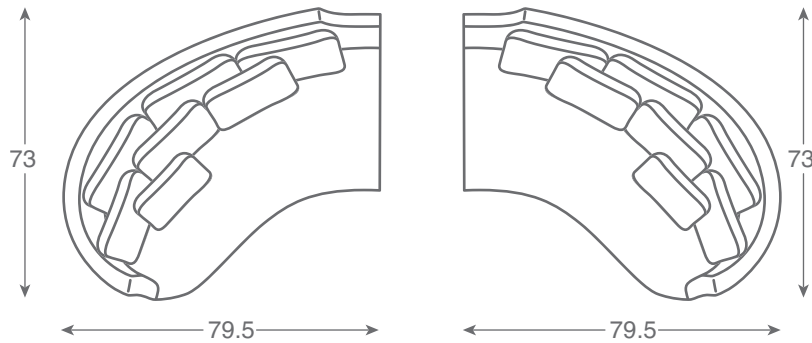

Harmon

SECTIONAL SERIES INDEX

44-8801 LAF Love Seat
Overall W 79.5 D 73 H 37
Inside W 68 D 22.5 H 16
Seat Height 21 Arm Height 25

44-8802 RAF Love Seat
Overall W 79.5 D 73 H 37
Inside W 68 D 22.5 H 16
Seat Height 21 Arm Height 25