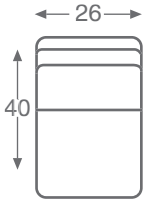

2000 SERIES

MADE TO MEASURE FRAME OPTIONS

Century's 2000 Custom Series eliminates all of the guess work when choosing a new sofa, chair, sectional or ottoman. You simply decide what you want, and we will make it for you. Each component of the manufacturing process is specified by you. Start with the size and configuration that will fit into your space, then follow the simple steps to design your own custom furniture.

Template: .25" = 1'

20-10 Armless Chair
W 26 D 40 H 37