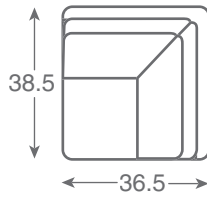

Template: .25" = 1'

10-10 Armless Chair
W 26 D 38.5 H 36

10-15 LAF Corner Chair
W 36.5 D 38.5 H 36

10-16 RAF Corner Chair
W 36.5 D 38.5 H 36

10-25 Quarter Round
W 70 D 38.5 H 36

10-50 Sofa
W 60-65 D 38.5 H 36