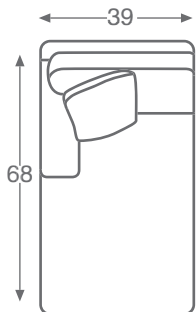

20-61 LAF Chaise
W 39 D 68 H 37