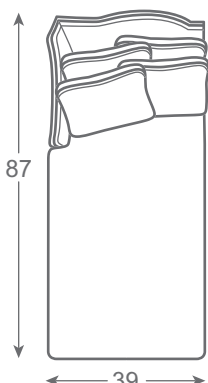

55-998 LAF Chaise
Overall W 39 D 87 H 46
Inside W 36 D 63 H 25
Seat Height 21 Arm Height 25