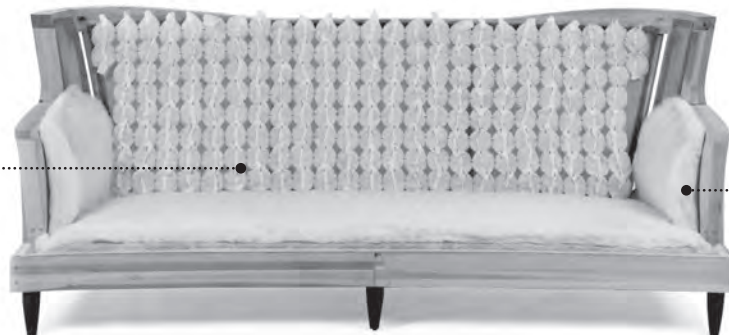

Layers of premium polyurethane Foam and Fiber for loft and contoured comfort cover arms, backs, seats and sides.

* On most styles