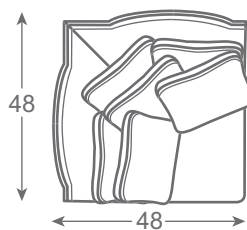

55-995 Corner Chair
Overall W 48 D 48 H 48
Inside D 24 H 27
Seat Height 21