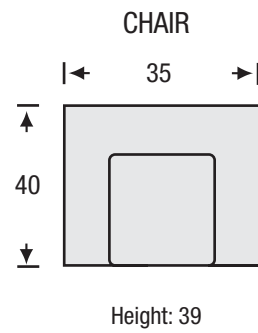

Queen Ann

Chair Collection

The Queen Ann Chair features:

- No Sag Spring System
- Foam Seat with Feather Blend Topper
- Tight Back
- Loose Seat Cushion

LEGACY
LEATHER

Queen Ann

Chair Collection

Seat Depth	22
Seat Height	19
Arm Height	22