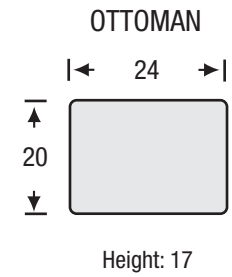

Queen Ann

Chair Collection

The Queen Ann Chair features:

- No Sag Spring System
- Foam Seat with Feather Blend Topper
- Tight Back
- Loose Seat Cushion

LEGACY
LEATHER

Queen Ann

Chair Collection

Seat Depth	22
Seat Height	19
Arm Height	22