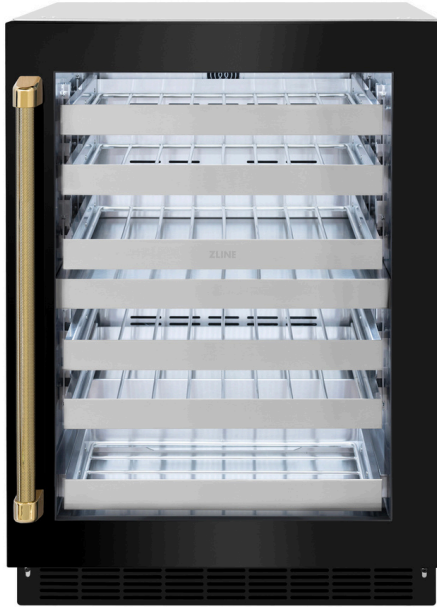

ZLINE Autograph Edition 24 in. Touchstone Dual Zone 44 Bottle Wine Cooler with Black Stainless Steel Glass Door and Polished Gold Helix Handle (RWDOZ-BS-24-KG)

ZLINE
ATTAINABLE LUXURY®

INTRODUCTION

Luxury isn't meant to be left desired—it's meant to be attainable. The ZLINE Autograph Edition 24 in. Touchstone Dual Zone 44 Bottle Wine Cooler with Black Stainless Steel Glass Door and Polished Gold Helix Handle (RWDOZ-BS-24-KG) features an outdoor-compatible cooling system and an integrated black stainless steel glass door, giving you ultimate flexibility to host parties of any size. With an elevated level of luxurious design coupled with a stunning stainless steel interior, ZLINE Autograph Edition Touchstone Wine Coolers are masterfully crafted to set a new standard of entertainment for your home—indoors or out.

FEATURES & BENEFITS

Custom Door Finish - Outfit your ZLINE Touchstone Undercounter Wine Cooler with a beautiful Black Stainless Steel glass door

Super Cool Mode - Eliminate stress while entertaining guests by rapidly chilling beverages via an ultra-quick Super Cool mode

Adjustable Shelves - An easy glide adaptable shelving system includes 5 full-depth stainless steel wine racks and 1 half-depth rack at the bottom

Triple-Pane Glass Door - Easily spot beverages through a triple-paned, argon-filled, UV-resistant tempered glass door paired with an integrated stainless steel frame

Touchscreen Display - Quickly change settings, adjust lighting, and engage a child lock for additional safety with a state-of-the-art touchscreen

SPECIFICATIONS OVERVIEW

GENERAL PROPERTIES

SKU	RWDOZ-BS-24-KG
Finish	Stainless Steel with Black Stainless Steel Glass Panel
Interior Finish	Stainless Steel
Capacity	4.8 cu. ft.
Additional Temp Zone Control	40°F-65°F
Door Style	Single Door (Reversible Hinge)
Depth Type	Counter-Depth