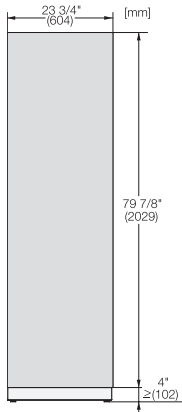

KFP 2405 ed/es

Stainless steel front

For the integration of MasterCool refrigerators and freezers in your kitchen.

EAN: 4002516324546 / Material number: 11499070 / Old Material Number: 38996083EU1

- For 24" wide freezers with ice/water dispenser

KFP 2405 ed/es

Stainless steel front

For the integration of MasterCool refrigerators and freezers in your kitchen.

KFP2405ed/cs, KFP2404ed/cs, Front panel, Front dimensions, MasterCool, installation drawings (AU, CA, US)