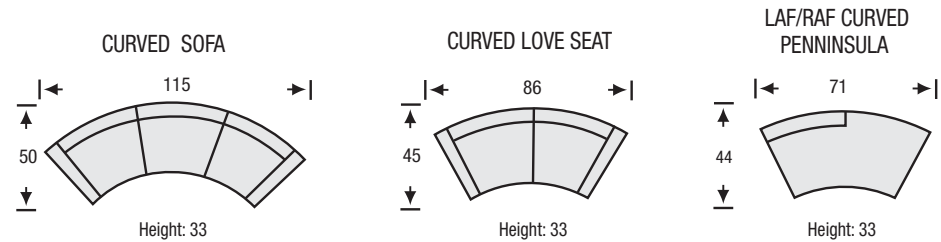

FILMORE

COLLECTION

The Filmore Collection features:

- No Sag Construction
 - Foam Seat Cushions
 - Foam Back Cushions
 - Loose Back
-

FILMORE COLLECTION

Seat Depth 21"
 Seat Height 18"
 Arm Height 20"

All measurements are approximate. Sizes may vary.