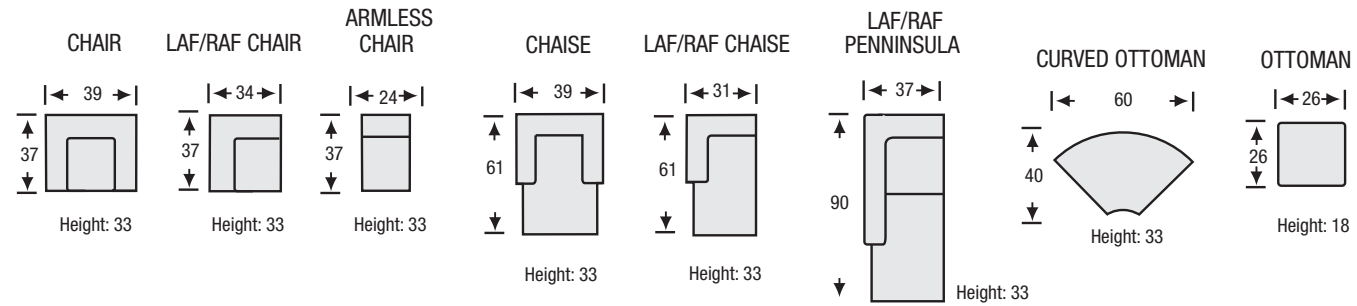

FILMORE

COLLECTION

The Filmore Collection features:

- No Sag Construction
 - Foam Seat Cushions
 - Foam Back Cushions
 - Loose Back
-

FILMORE COLLECTION

Seat Depth 21"
 Seat Height 18"
 Arm Height 20"

All measurements are approximate. Sizes may vary.