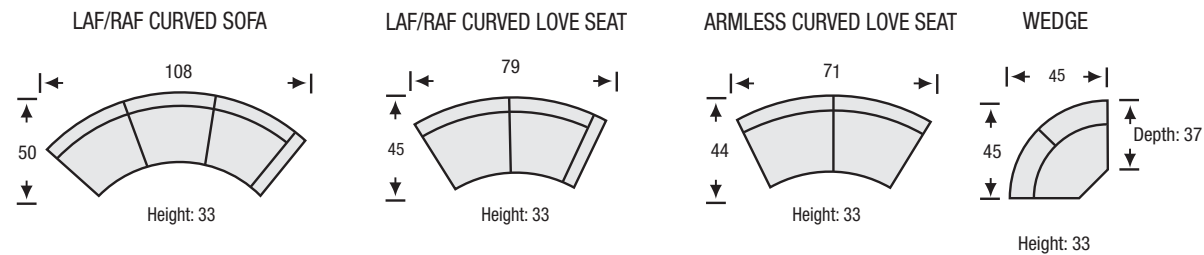

FILMORE

COLLECTION

The Filmore Collection features:

- No Sag Construction
 - Foam Seat Cushions
 - Foam Back Cushions
 - Loose Back
-

FILMORE COLLECTION

Seat Depth 21"
 Seat Height 18"
 Arm Height 20"

All measurements are approximate. Sizes may vary.