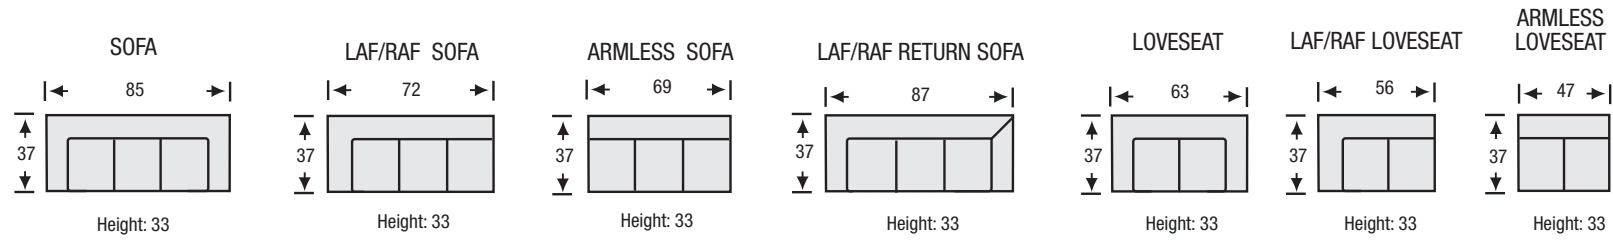

FILMORE

COLLECTION

The Filmore Collection features:

- No Sag Construction
 - Foam Seat Cushions
 - Foam Back Cushions
 - Loose Back
-

FILMORE COLLECTION

Seat Depth 21"
 Seat Height 18"
 Arm Height 20"

All measurements are approximate. Sizes may vary.