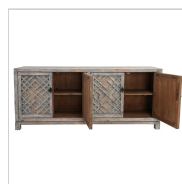

## ANTIGUA 4 DOOR CABINET – TIMEWORN GRAY

### DETAILS

Materials: Reclaimed Pine

Individual Product Dimensions: 85.00W x 18.00D x 36.00H