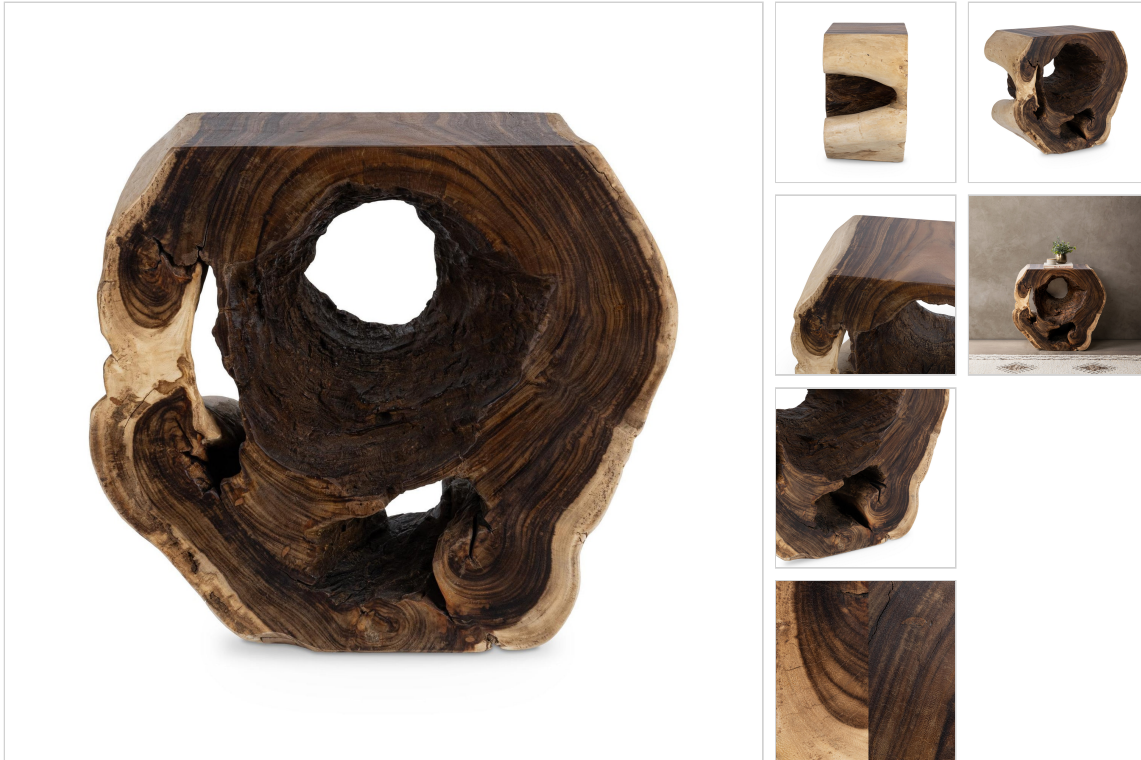

SKU: 51005516

## ADRYNIA CONSOLE TABLE

### DETAILS

Materials: Suar Wood

Individual Product Dimensions: 32.00W x 17.50D x 31.50H