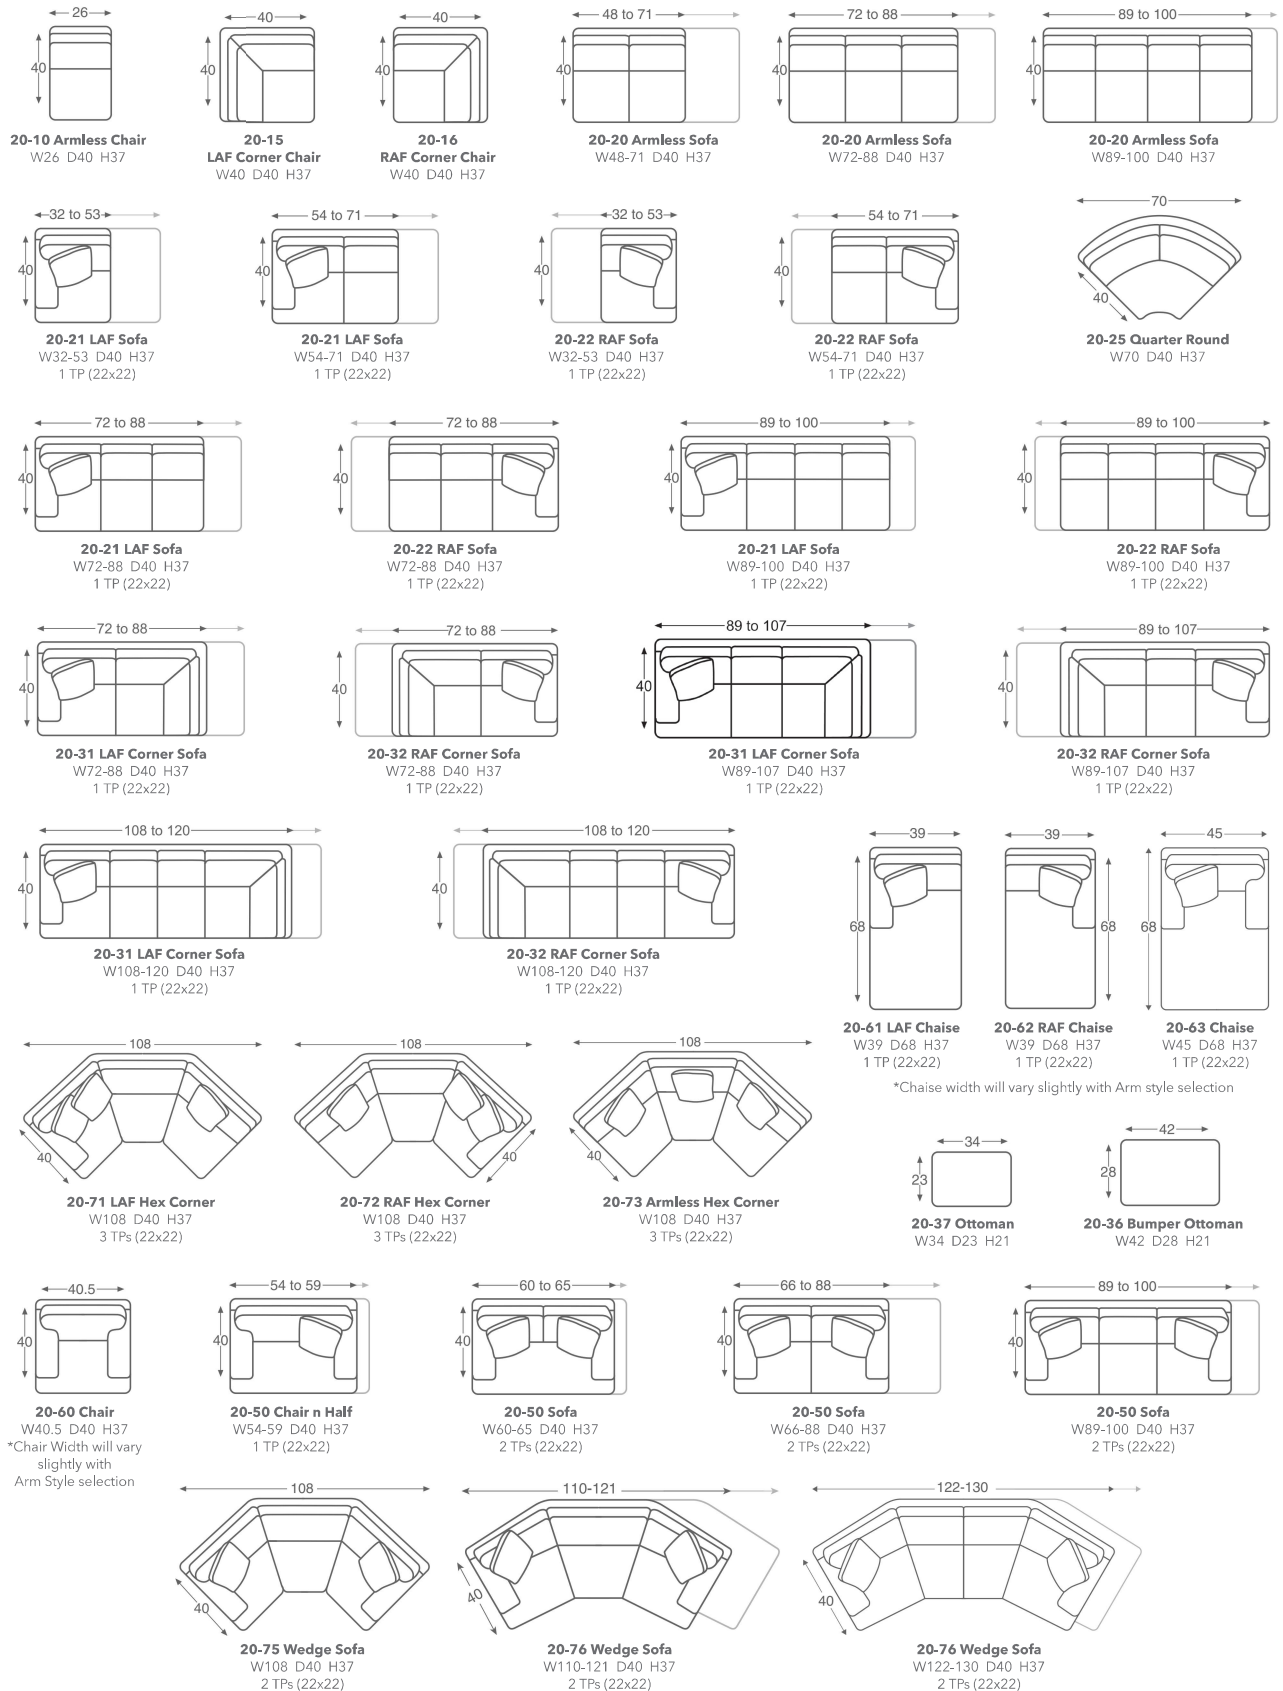

MADE TO MEASURE 2000 SERIES

STEP 1 - SELECT YOUR FRAME AND FABRIC OR LEATHER

MADE TO MEASURE 2000 SERIES

STEP 2 - SELECT WIDTH BY THE INCH

Note: Sofas and Sectionals are made to selected widths

STEP 3 - SELECT ARM AND CUSHION STYLE

Note: *Indicates lower overall back height by 2"

AS
Envelope Arm
Straight Cushion

CS
Pleated Sock Arm
Straight Cushion

PS
Pleated Arm
Straight Cushion

TS
Track Arm
Straight Cushion

SS
Sock Arm
Straight Cushion

FTB
Fluted Turned
with Border

FTN
Fluted Turned
NO Border

TQB
Tapered Square
with Border

TQN
Tapered Square
NO Border

LRB
Low Ribbed
with Border

LRN
Low Ribbed
NO Border

UB
Upholstered
with Border

U
Upholstered
NO Border