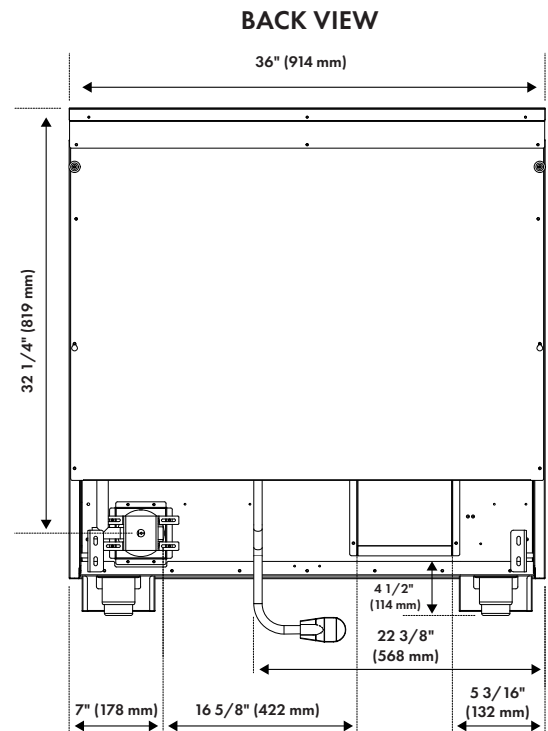

CLASSIC RANGE SERIES (CGR)

36 in. 5.2 cu. ft. Range with 6 Burner Cooktop and Convection Gas Oven

ZLINE
ATTAINABLE LUXURY®