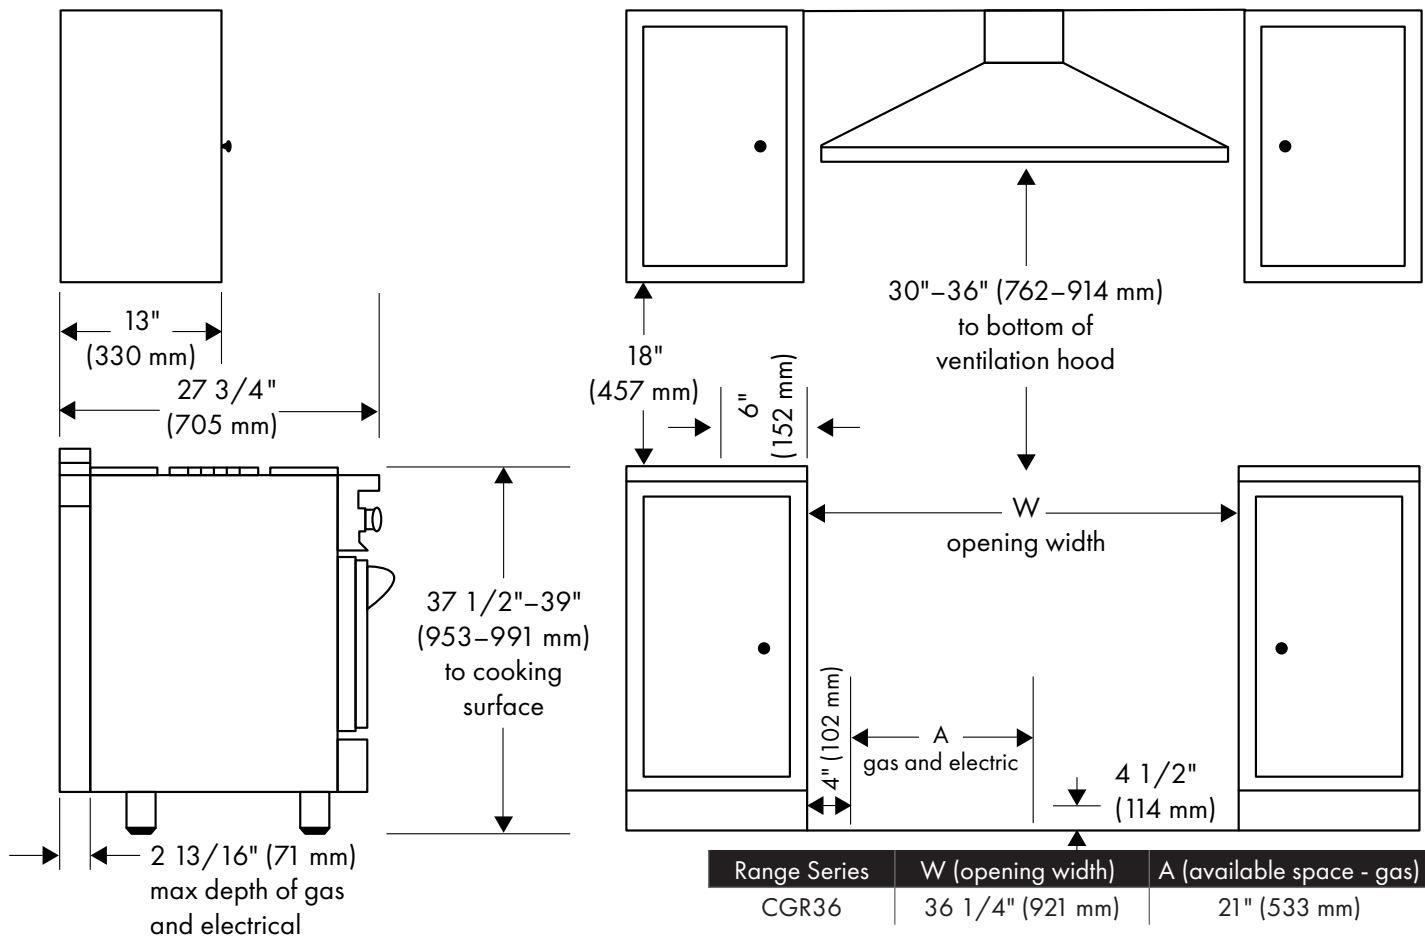

INSTALLATION RESOURCES

Installation / User Manual

[Click Here](#)