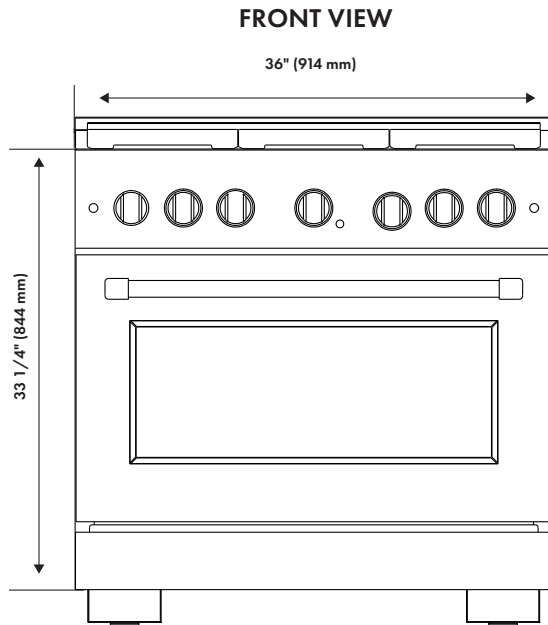

CLASSIC RANGE SERIES (CGR)

36 in. 5.2 cu. ft. Range with 6 Burner Cooktop and Convection Gas Oven

ZLINE
ATTAINABLE LUXURY®