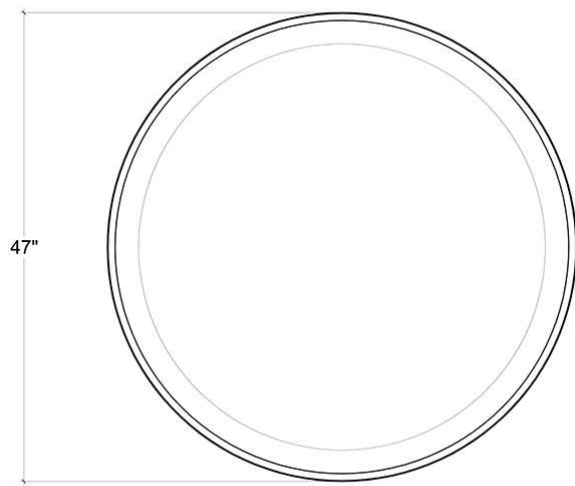

BRAMBLE

PRODUCT TEARSHEET

Louis Coffee Table

Shown in: **HRW RNAT LDT**

SKU: **25920**

Size: **47W x 47D x 18H in**

Overview

Classically designed with beautiful detailing, the Louis Coffee Table brings the beauty of solid mahogany as well as artful styling. Its round profile creates an interesting effect in transitional living spaces. This piece is offered with a vast array of finish and distress options to create a truly custom design.

TOP VIEW

SHELVE VIEW

FRONT VIEW

Visual Highlights

Technical Specification

Dimensions	47W x 47D x 18H in	CBM	0.814928
Number of Packages	1	Cubic Feet	28.78 ft³
Package 1 Dimensions	50.4 x 50.4 x 23.6 in	Package 1 Weight	52.91 lbs
Package Weight Total	52.91 lbs	Net Weight	46.3 lbs
Material	Mahogany, Rattan		