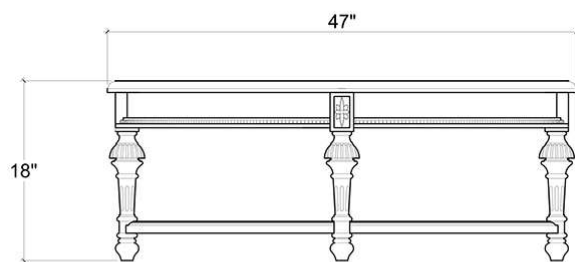

BRAMBLE

PRODUCT TEARSHEET

Louis Coffee Table

Shown in: **HRW RNAT LDT**

SKU: **25920**

Size: **47W x 47D x 18H in**

Overview

Classically designed with beautiful detailing, the Louis Coffee Table brings the beauty of solid mahogany as well as artful styling. Its round profile creates an interesting effect in transitional living spaces. This piece is offered with a vast array of finish and distress options to create a truly custom design.

TOP VIEW

SHELVE VIEW

FRONT VIEW

Visual Highlights

Technical Specification

Dimensions	47W x 47D x 18H in	CBM	0.814928
Number of Packages	1	Cubic Feet	28.78 ft³
Package 1 Dimensions	50.4 x 50.4 x 23.6 in	Package 1 Weight	52.91 lbs
Package Weight Total	52.91 lbs	Net Weight	46.3 lbs
Material	Mahogany, Rattan		