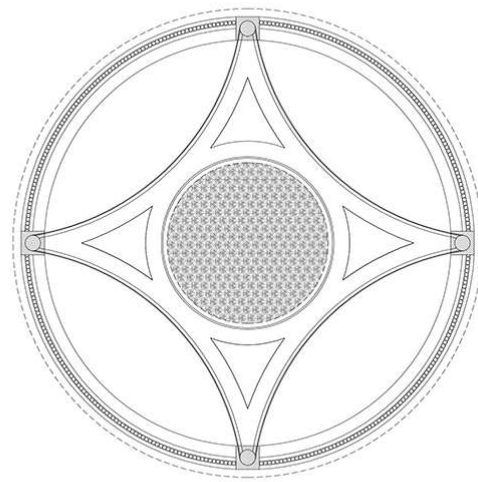

BRAMBLE

PRODUCT TEARSHEET

Louis Coffee Table

Shown in: **HRW RNAT LDT**

SKU: **25920**

Size: **47W x 47D x 18H in**

Overview

Classically designed with beautiful detailing, the Louis Coffee Table brings the beauty of solid mahogany as well as artful styling. Its round profile creates an interesting effect in transitional living spaces. This piece is offered with a vast array of finish and distress options to create a truly custom design.

TOP VIEW

SHELVE VIEW

FRONT VIEW

Visual Highlights

Technical Specification

Dimensions	47W x 47D x 18H in	CBM	0.814928
Number of Packages	1	Cubic Feet	28.78 ft³
Package 1 Dimensions	50.4 x 50.4 x 23.6 in	Package 1 Weight	52.91 lbs
Package Weight Total	52.91 lbs	Net Weight	46.3 lbs
Material	Mahogany, Rattan		