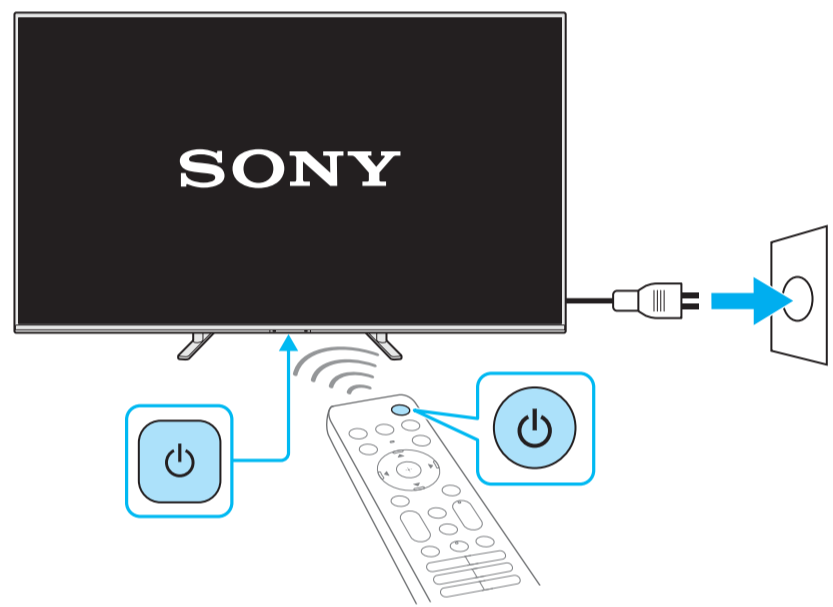

7

8

9

10

Home screen navigation icons: Home, Search, and a question mark. A QR code is provided for more information.

<https://www.sony.com/tvsupport>
<https://www.sony.ca/support>
<https://esupport.sony.com/ES/LA/>