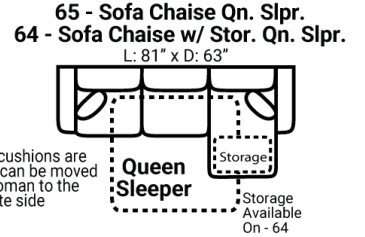

Body 1: All Body Fabric – Contrast 1 : Both Sides of Pillows Including Welt

**PIECES**

Sofa Height: 36" Seat Height: 21" Seat Depth: 19" Arm Height: 27"

Sleeper seat height may be 1-2" higher than other pieces

**SOFAS**

**SECTIONALS**

**OTTOMANS**

\* Available in both Left and Right configurations

**CONFIGURATIONS**

Dimensions are approximate and subject to change.

Printed: 6/6/2025