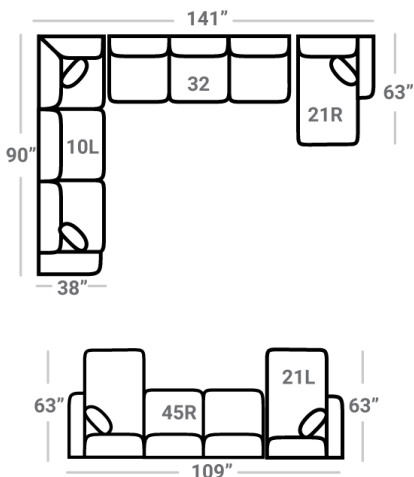

Body 1: All Body Fabric – Contrast 1 : Both Sides of Pillows Including Welt

**PIECES**

Sofa Height: 36" Seat Height: 21" Seat Depth: 19" Arm Height: 27"

Sleeper seat height may be 1-2" higher than other pieces

**SOFAS**

**SECTIONALS**

**OTTOMANS**

\* Available in both Left and Right configurations

**CONFIGURATIONS**

Dimensions are approximate and subject to change.

Printed: 6/6/2025