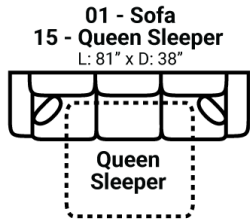

Body 1: All Body Fabric – Contrast 1 : Both Sides of Pillows Including Welt

**PIECES**

Sofa Height: 36" Seat Height: 21" Seat Depth: 19" Arm Height: 27"

Sleeper seat height may be 1-2" higher than other pieces

**SOFAS**

**SECTIONALS**

**OTTOMANS**

\* Available in both Left and Right configurations

**CONFIGURATIONS**

Dimensions are approximate and subject to change.

Printed: 6/6/2025