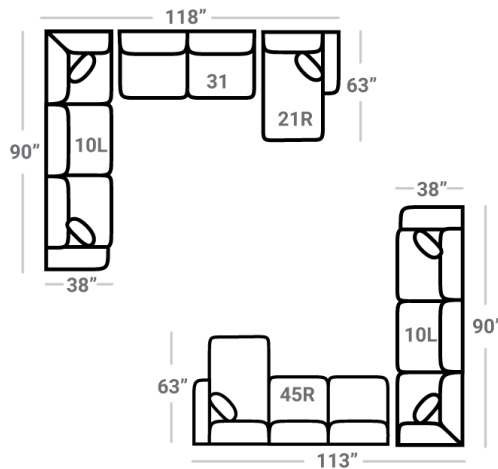

Body 1: All Body Fabric – Contrast 1 : Both Sides of Pillows Including Welt

**PIECES**

Sofa Height: 36" Seat Height: 21" Seat Depth: 19" Arm Height: 27"

Sleeper seat height may be 1-2" higher than other pieces

**SOFAS**

**SECTIONALS**

**OTTOMANS**

\* Available in both Left and Right configurations

**CONFIGURATIONS**

Dimensions are approximate and subject to change.

Printed: 6/6/2025