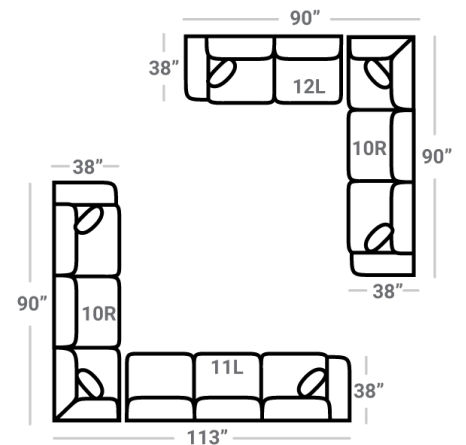

Body 1: All Body Fabric – Contrast 1 : Both Sides of Pillows Including Welt

**PIECES**

Sofa Height: 36" Seat Height: 21" Seat Depth: 19" Arm Height: 27"

Sleeper seat height may be 1-2" higher than other pieces

**SOFAS**

**SECTIONALS**

**OTTOMANS**

\* Available in both Left and Right configurations

**CONFIGURATIONS**

Dimensions are approximate and subject to change.

Printed: 6/6/2025