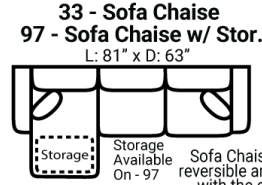

Body 1: All Body Fabric – Contrast 1 : Both Sides of Pillows Including Welt

**PIECES**

Sofa Height: 36" Seat Height: 21" Seat Depth: 19" Arm Height: 27"

Sleeper seat height may be 1-2" higher than other pieces

**SOFAS**

**SECTIONALS**

**OTTOMANS**

\* Available in both Left and Right configurations

**CONFIGURATIONS**

Dimensions are approximate and subject to change.

Printed: 6/6/2025