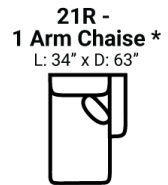

Body 1: All Body Fabric – Contrast 1 : Both Sides of Pillows Including Welt

**PIECES**

Sofa Height: 36" Seat Height: 21" Seat Depth: 19" Arm Height: 27"

Sleeper seat height may be 1-2" higher than other pieces

**SOFAS**

**SECTIONALS**

**OTTOMANS**

\* Available in both Left and Right configurations

**CONFIGURATIONS**

Dimensions are approximate and subject to change.

Printed: 6/6/2025