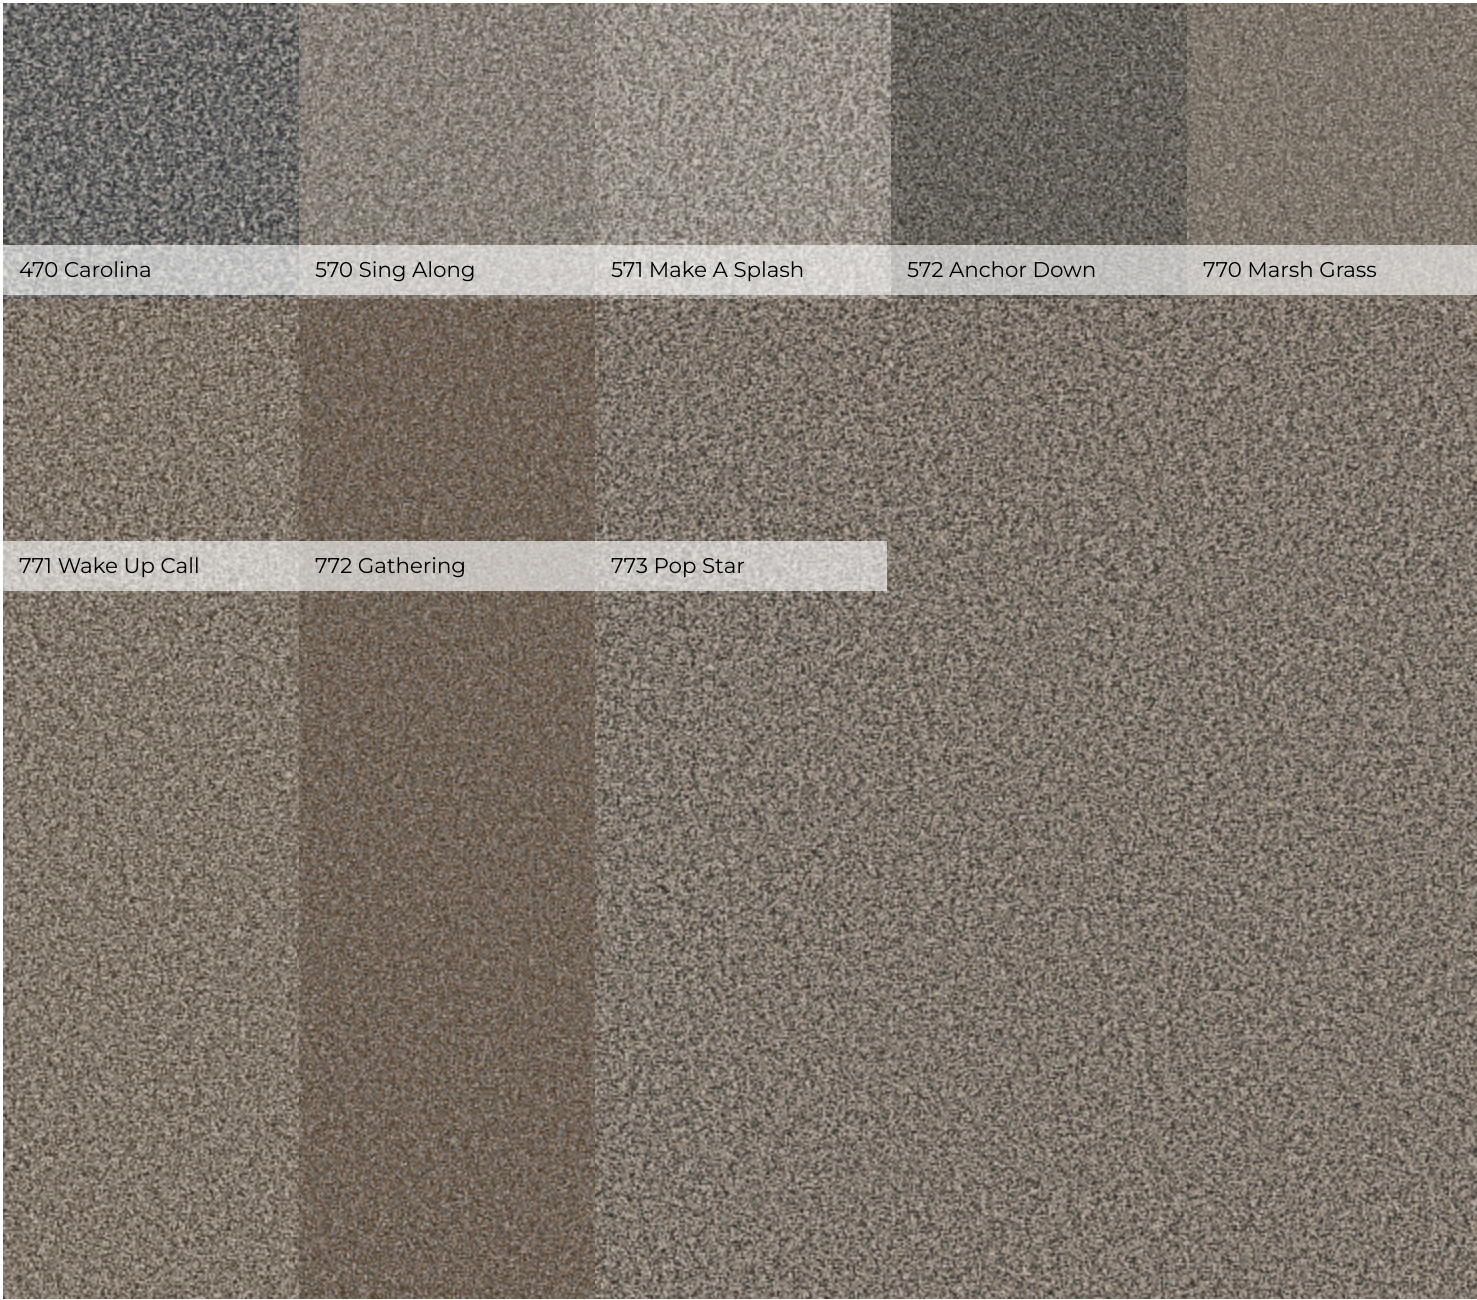

CARPET

TWEED COMFORT II

Broadloom

178 All Dressed Up

	US Units	Metric Units
Style Number	5E662	
Product Type	Broadloom	
Collection	Sfa	
Description	Texture	
Fiber	100% Anso ® High Performance SD Nylon	
Dye Method	Predyed	
Primary Backing	Polypropylene	
Secondary Backing	Softbac	
Product Size	12 ft	3.66 m
Face Weight	51.7 oz/yd ²	1752.9 g/m ²
Finished Pile Thickness	0.67 in	17.02 mm
Gauge	5/32 in	25.2 per 10 cm
Tufts	8.3 per in	33 per 10 cm
Density	2778 oz/yd ³	0.103 g/cm ³
Twist Information	0	
Number of Colors	18	
Pill Test	Pass	
Durability Rating	3.75	
Warranty	Shaw 20 Year Warranty With Stairs	
Environmental	CRI Certification (GLP8472)	

Colors

TWEED COMFORT II

CARPET

470 Carolina

570 Sing Along

571 Make A Splash

572 Anchor Down

770 Marsh Grass

771 Wake Up Call

772 Gathering

773 Pop Star