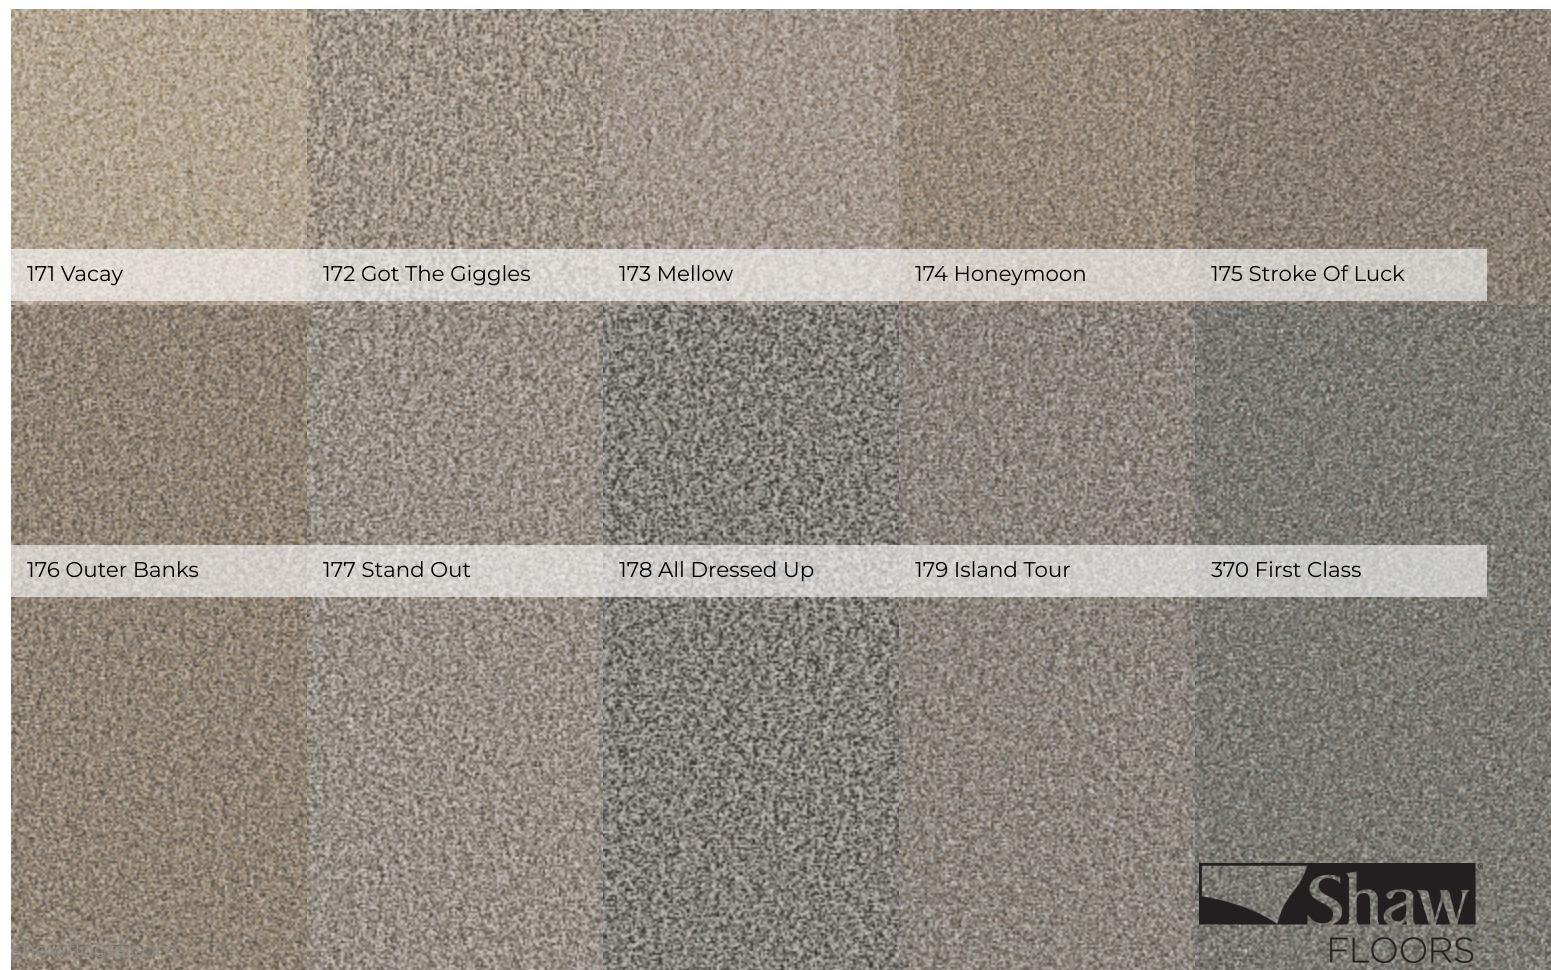

CARPET

TWEED COMFORT II

Broadloom

178 All Dressed Up

	US Units	Metric Units
Style Number	5E662	
Product Type	Broadloom	
Collection	Sfa	
Description	Texture	
Fiber	100% Anso ® High Performance SD Nylon	
Dye Method	Predyed	
Primary Backing	Polypropylene	
Secondary Backing	Softbac	
Product Size	12 ft	3.66 m
Face Weight	51.7 oz/yd ²	1752.9 g/m ²
Finished Pile Thickness	0.67 in	17.02 mm
Gauge	5/32 in	25.2 per 10 cm
Tufts	8.3 per in	33 per 10 cm
Density	2778 oz/yd ³	0.103 g/cm ³
Twist Information	0	
Number of Colors	18	
Pill Test	Pass	
Durability Rating	3.75	
Warranty	Shaw 20 Year Warranty With Stairs	
Environmental	CRI Certification (GLP8472)	

Colors

TWEED COMFORT II

CARPET

470 Carolina

570 Sing Along

571 Make A Splash

572 Anchor Down

770 Marsh Grass

771 Wake Up Call

772 Gathering

773 Pop Star