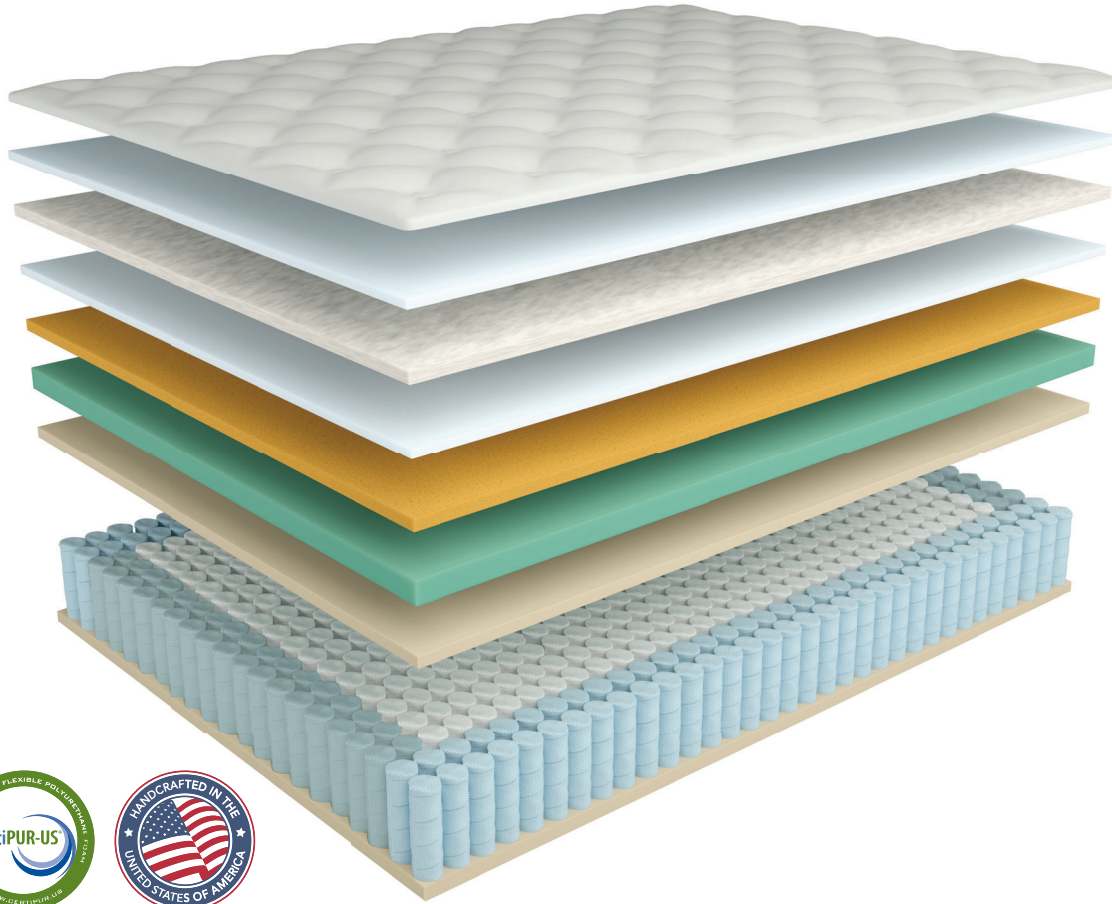

BIS404S

# WINKBEDS

## BLUE SERIES 1

### Premium Cooling Cover

Silky-soft and comforting while keeping you cool and dry.