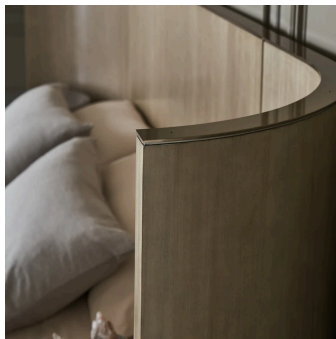

# Dream Chaser Bed With Wings-King

Caracole

Rich in material, yet restrained in form, the Dream Chaser bed lends an understated balance of opulence and simplicity. A Dry Martini finish draws attention to its parsons-shaped headboard, crafted from exquisite Koto veneers and encased in Brushed Gold. Wood-paneled wings with a subtle curvature add to its warm and welcoming aesthetic, complemented by a softly rounded footboard and side rails in a pale gray mohair fabric. Also available without wings.

**SKU:** CLA-022-124

**Dimensions in Inches:** 143.0W × 88.0D × 57.0H

**Dimensions in CM:** 363.22W × 223.52D × 144.78H

## Features:

- Wood headboard and side panel wings finished in Dry Martini.
- Upholstered siderails and footboard.
- Metal trim on headboard and side panel wings in Brushed Gold.
- Wood plinth base finished in Cloud.
- Wings are shipped as a set of two and packaged with headboard.
- Cord access at bottom inside of wings.