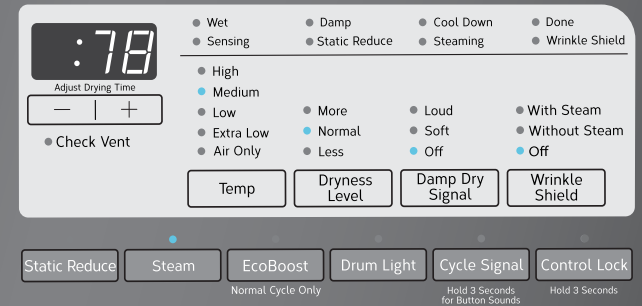

5 ADJUST CYCLE SETTINGS, IF DESIRED*

6 SELECT ANY ADDITIONAL OPTIONS*

7 TOUCH AND HOLD START/PAUSE TO BEGIN CYCLE

ECOBOOST™ OPTION
Activate the EcoBoost™ option to increase your energy savings. This option uses a slightly lower heat level and extends cycle time.

Turn on for optimal energy savings. Turn off for optimal cycle times. EcoBoost™ option is only available for NORMAL.

NOTE: Energy savings may vary across loads.

* **NOTE:** See "Cycle Guide" in the Use and Care Guide for more information about cycles, settings, and options. Not all cycles, settings, and options are available with all models. Read your Use and Care Guide before using your dryer.