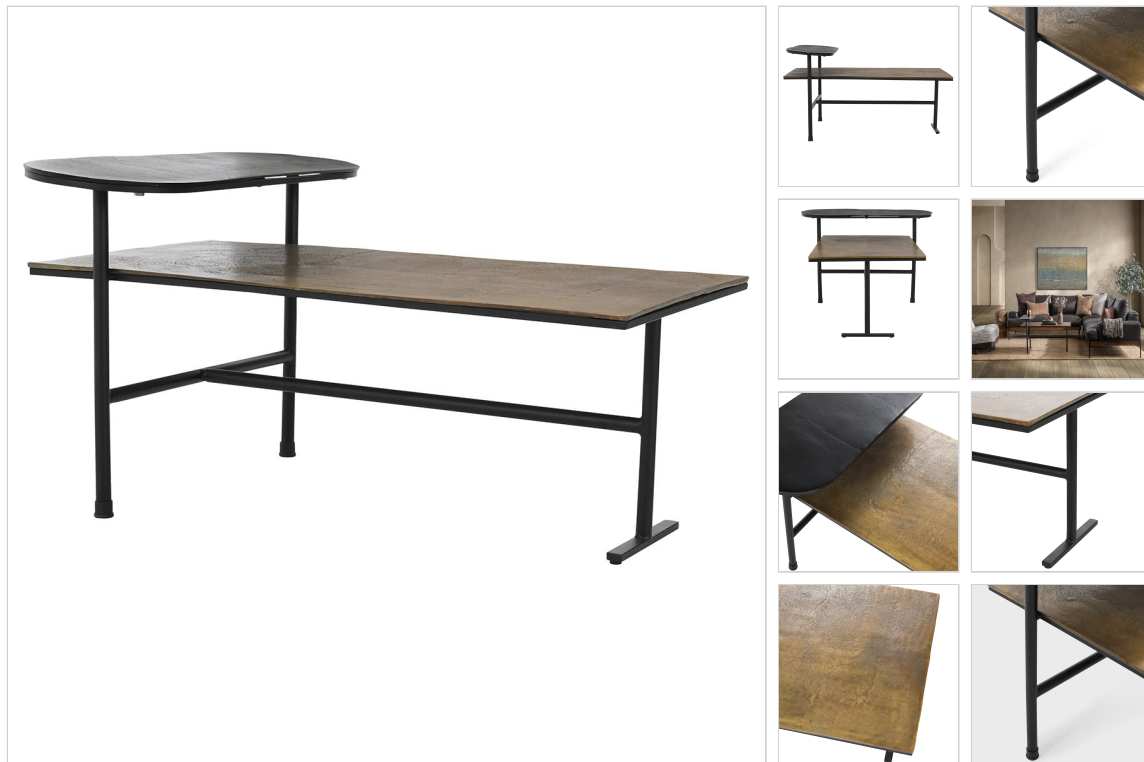

SKU: 51005885

## WAGNER CAST ALUMINUM RECTANGLE COFFEE TABLE - DARK ANTIQUE

### DETAILS

Materials: Both Cast Aluminium tops

Individual Product Dimensions: 42.00W x 22.00D x 24.00H

### SHIPPING

Total Boxes: 1

Product Cubic Feet: 10.5

Packaged Dimensions: 42.00W x 24.00D x 18.00H

Requires Assembly