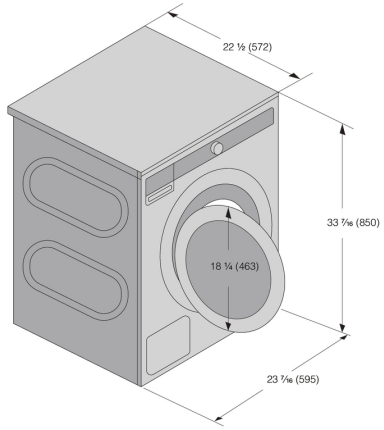

**Technical data**

- Loading capacity: 9 kg
- Plug type: USA
- Connected load: 2200 W
- Voltage (V): 208-240 V
- Number of phases: 1
- Fuse: 15 A
- Frequency: 60 Hz
- Heater power: 2000 W
- Net weight: 75.101 kg
- Water connection: Cold water
- ISO 14001 certified manufacturing: Yes

**Dimensions**

- Width: 595 mm
- Height: 850 mm
- Depth: 572 mm
- Depth with door open: 959 mm
- Length of electrical cord: 2100 mm
- Length inlet hose: 150 cm
- Length outlet hose: 160 cm

**Logistic information**

- Packaging width: 636 mm
- Packaging height: 920 mm
- Packaging depth: 661 mm
- Gross weight: 78.3 kg
- Weight of packaging: 3.2 kg
- Product code: 746457
- EAN code: 3838783003362

Inches (millimetres)