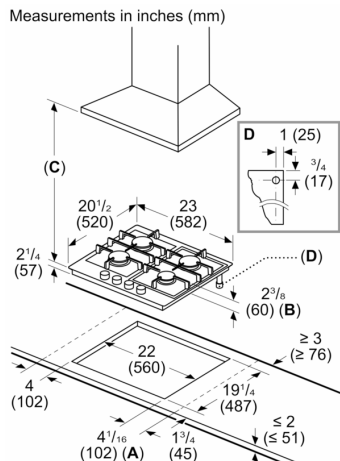

UPC code: 825225969945
 Color: Stainless steel
 Energy source: Gas
 Gas type: Natural gas 15 mbar (USA)
 Alternative gas type: Liquid gas 27,5 mbar (USA)
 Fuse protection: 15 A
 Volts: 120 V
 Frequency: 60 Hz
 Power Cord Length: 40"
 Plug type: 120V-3 prong
 Required Cutout Size (HxWxD) (in): 5" x 22" x 19 1/4"
 Overall appliance dimensions (HxWxD) (in): 5" x 23" x 20 1/2"
 Product packaging dimensions (HxWxD): 5.55 x 22.75 x 25.98
 Net Weight: 29.000 lbs
 Gross weight: 31.000 lbs
 Total number of cooktop burners: 4

A: 5 1/16" (129 mm) required when installed with a built-in oven

Refer to the "Bosch under cooktop built-in guide" for more details

B: Dimension from countertop to top of grates

C: When installed in combination with a hood, refer to hood manufacturer's requirements for installation

D: Gas connection

Measurements in inches (mm) Cooktop over oven

A: Refer to approved combination matrix

Measurements in inches (mm) Cooktop over drawer

Measurements in inches (mm) Cooktop over door