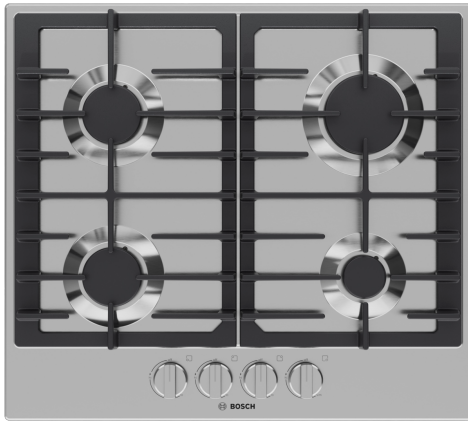

300 Series, Gas Cooktop, Stainless steel
NGM3450UC

- **Electronic re-ignition:** automatically re-ignites the burner in case the flame goes out.
- **Easy-to-Clean:** a one-piece stainless steel design makes clean-up easy.
- **4 Burners:** 4 high-efficiency gas burners allow you to cook multiple dishes at once
- **Heavy-duty metal knobs for a premium look and feel.**
- **Low profile stainless steel cooking surface is easily accessible and quick to clean.**
- **Sealed burners prevent spills from entering the burner box**

UPC code: 825225969945
 Color: Stainless steel
 Energy source: Gas
 Gas type: Natural gas 15 mbar (USA)
 Alternative gas type: Liquid gas 27,5 mbar (USA)
 Fuse protection: 15 A
 Volts: 120 V
 Frequency: 60 Hz
 Power Cord Length: 40"
 Plug type: 120V-3 prong
 Required Cutout Size (HxWxD) (in): 5" x 22" x 19 1/4"
 Overall appliance dimensions (HxWxD) (in): 5" x 23" x 20 1/2"
 Product packaging dimensions (HxWxD): 5.55 x 22.75 x 25.98
 Net Weight: 29.000 lbs
 Gross weight: 31.000 lbs
 Total number of cooktop burners: 4

300 Series, Gas Cooktop, Stainless steel NGM3450UC

Performance

- 4 high-efficiency gas burners

Convenience

- Porcelain enamel on cast iron grates

Design

- Heavy-duty stainless color metal knobs for a premium look and feel
- Perfect results are within reach with up-front centralized controls

Safety

- FlameSafe thermocouple sensing device will switch off the gas supply if flame temporarily extinguishes
- LP Conversion Kit Included for Conversion from Natural Gas to Liquid Propane

300 Series, Gas Cooktop, Stainless steel NGM3450UC