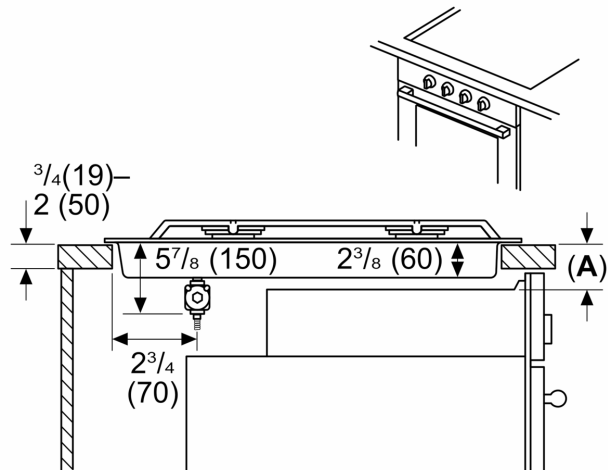

UPC code: 825225969945
 Color: Stainless steel
 Energy source: Gas
 Gas type: Natural gas 15 mbar (USA)
 Alternative gas type: Liquid gas 27,5 mbar (USA)
 Fuse protection: 15 A
 Volts: 120 V
 Frequency: 60 Hz
 Power Cord Length: 40"
 Plug type: 120V-3 prong
 Required Cutout Size (HxWxD) (in): 5" x 22" x 19 1/4"
 Overall appliance dimensions (HxWxD) (in): 5" x 23" x 20 1/2"
 Product packaging dimensions (HxWxD): 5.55 x 22.75 x 25.98
 Net Weight: 29.000 lbs
 Gross weight: 31.000 lbs
 Total number of cooktop burners: 4

A: 5 1/16" (129 mm) required when installed with a built-in oven

Refer to the "Bosch under cooktop built-in guide" for more details

B: Dimension from countertop to top of grates

C: When installed in combination with a hood, refer to hood manufacturer's requirements for installation

D: Gas connection

Measurements in inches (mm) Cooktop over oven

A: Refer to approved combination matrix

Measurements in inches (mm) Cooktop over drawer

Measurements in inches (mm) Cooktop over door