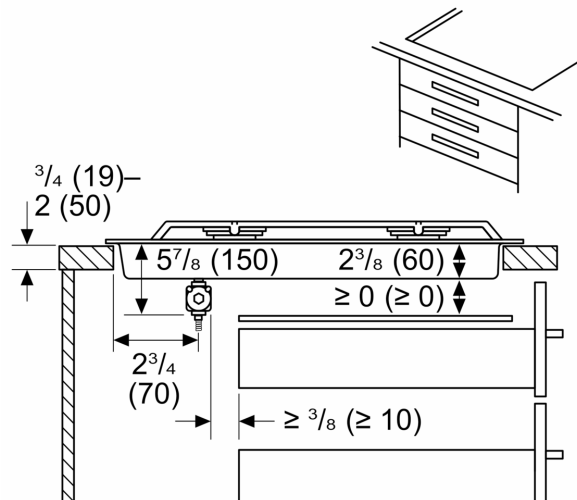

UPC code: 825225969945
 Color: Stainless steel
 Energy source: Gas
 Gas type: Natural gas 15 mbar (USA)
 Alternative gas type: Liquid gas 27,5 mbar (USA)
 Fuse protection: 15 A
 Volts: 120 V
 Frequency: 60 Hz
 Power Cord Length: 40"
 Plug type: 120V-3 prong
 Required Cutout Size (HxWxD) (in): 5" x 22" x 19 1/4"
 Overall appliance dimensions (HxWxD) (in): 5" x 23" x 20 1/2"
 Product packaging dimensions (HxWxD): 5.55 x 22.75 x 25.98
 Net Weight: 29.000 lbs
 Gross weight: 31.000 lbs
 Total number of cooktop burners: 4

A: 5 1/16" (129 mm) required when installed with a built-in oven

Refer to the "Bosch under cooktop built-in guide" for more details

B: Dimension from countertop to top of grates

C: When installed in combination with a hood, refer to hood manufacturer's requirements for installation

D: Gas connection

Measurements in inches (mm) Cooktop over oven

A: Refer to approved combination matrix

Measurements in inches (mm) Cooktop over drawer

Measurements in inches (mm) Cooktop over door