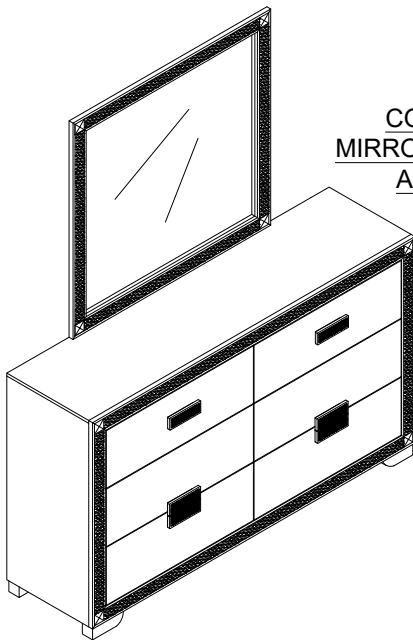

ASSEMBLY INSTRUCTION

Description : BLAKE/CHALICE
DRESSER/MIRROR
BLACK/GOLD/SILVER

Model : BLAKE/CHALICE-BLACK/GOLD/SILVER-D & M

Thank you for purchasing this quality product. Be sure to check all packing material carefully for small parts that may have come loose inside the carton during shipment.