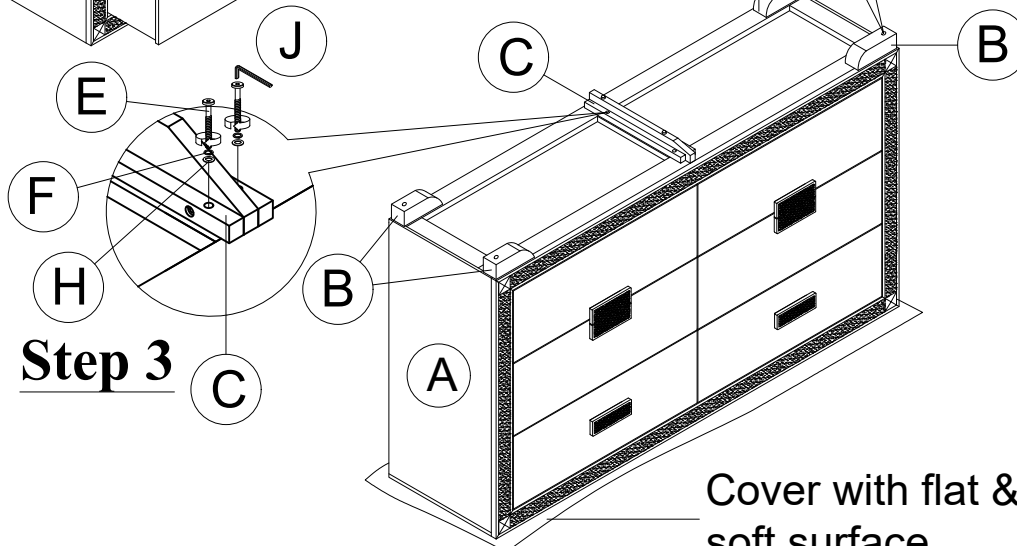

PART LIST :

No.	Description	Diagram	Quantity
A	DRESSER		1
B	BUN FOOT		4
C	CENTER SUPPORT		1

HARDWARE LIST :

No.	Description	Diagram	Size	Quantity
D	JCBC SCREW		M6 x 45mm	4
E	JCBC SCREW		M6 x 35mm	4
F	SPRING WASHER		M6 x 13mm	8
G	FLAT WASHER		M6 x 13mm	4
H	FLAT WASHER		M6 x 19mm	4
I	DOWEL		M8 x 40mm	4
J	ALLEN KEY		M4	1

COMPLETED
DRESSER
ASSEMBLY

Step 1

Bun Foot's
Box &
Center Support

Step 2

Step 3

Cover with flat &
soft surface

Made In Malaysia

ASSEMBLY INSTRUCTION