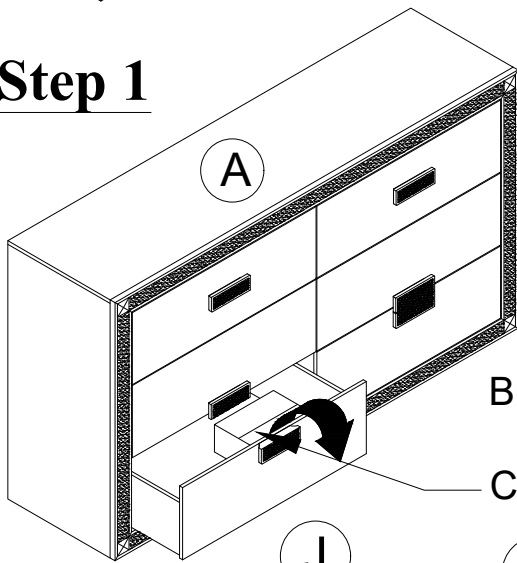

ASSEMBLY INSTRUCTION

Description : BLAKE/CHALICE
DRESSER
BLACK/GOLD/SILVER

Model : BLAKE/CHALICE-BLACK/GOLD/SILVER-DR

Thank you for purchasing this quality product. Be sure to check all packing material carefully for small parts that may have come loose inside the carton during shipment.

PART LIST :

No.	Description	Diagram	Quantity
A	DRESSER		1
B	BUN FOOT		4
C	CENTER SUPPORT		1

HARDWARE LIST :

No.	Description	Diagram	Size	Quantity
D	JCBC SCREW		M6 x 45mm	4
E	JCBC SCREW		M6 x 35mm	4
F	SPRING WASHER		M6 x 13mm	8
G	FLAT WASHER		M6 x 13mm	4
H	FLAT WASHER		M6 x 19mm	4
I	DOWEL		M8 x 40mm	4
J	ALLEN KEY		M4	1

Step 1

Step 2

Step 3

Cover with flat &
soft surface

Made In Malaysia