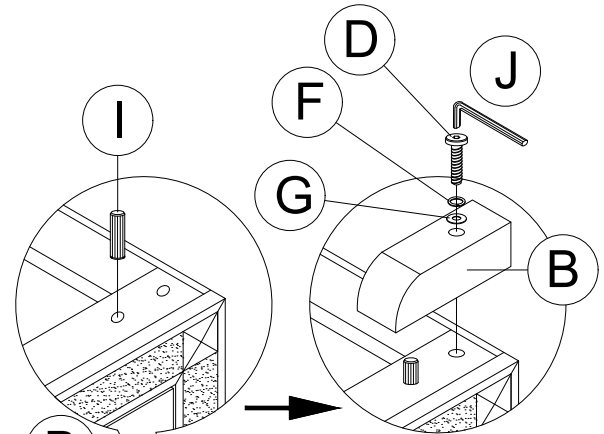

PART LIST :

No.	Description	Diagram	Quantity
A	DRESSER		1
B	BUN FOOT		4
C	CENTER SUPPORT		1

HARDWARE LIST :

No.	Description	Diagram	Size	Quantity
D	JCBC SCREW		M6 x 45mm	4
E	JCBC SCREW		M6 x 35mm	4
F	SPRING WASHER		M6 x 13mm	8
G	FLAT WASHER		M6 x 13mm	4
H	FLAT WASHER		M6 x 19mm	4
I	DOWEL		M8 x 40mm	4
J	ALLEN KEY		M4	1

COMPLETED
DRESSER
ASSEMBLY

Step 1

Bun Foot's
Box &
Center Support

Step 2

Step 3

Cover with flat &
soft surface

Made In Malaysia

ASSEMBLY INSTRUCTION