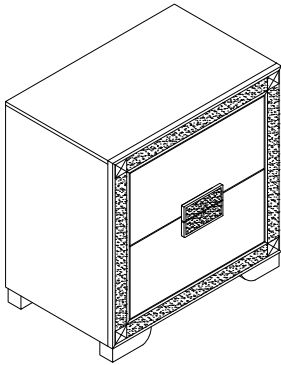

PART LIST :

No.	Description	Diagram	Quantity
A	DRESSER		1
B	BUN FOOT		4
C	CENTER SUPPORT		1

HARDWARE LIST :

No.	Description	Diagram	Size	Quantity
D	JCBC SCREW		M6 x 45mm	4
E	JCBC SCREW		M6 x 35mm	4
F	SPRING WASHER		M6 x 13mm	8
G	FLAT WASHER		M6 x 13mm	4
H	FLAT WASHER		M6 x 19mm	4
I	DOWEL		M8 x 40mm	4
J	ALLEN KEY		M4	1

COMPLETED
DRESSER
ASSEMBLY

Step 1

Bun Foot's
Box &
Center Support

Step 2

Step 3

Cover with flat &
soft surface

Made In Malaysia

ASSEMBLY INSTRUCTION

Description : BLAKE/CHALICE
NIGHT STAND
BLACK/GOLD/SILVER

Model : BLAKE/CHALICE-BLACK/GOLD/SILVER-NS

Thank you for purchasing this quality product. Be sure to check all packing material carefully for small parts that may have come loose inside the carton during shipment.

PART LIST :

HARDWARE LIST :

No.	Description	Diagram	Quantity	No.	Description	Diagram	Size	Quantity
A	NIGHT STAND		1	C	JCBC SCREW		M6 x 45mm	4
B	BUN FOOT		4	D	SPRING WASHER		M6 x 13mm	4
				E	FLAT WASHER		M6 x 13mm	4
				F	DOWEL		M8 x 40mm	4
				G	ALLEN KEY		M4	1