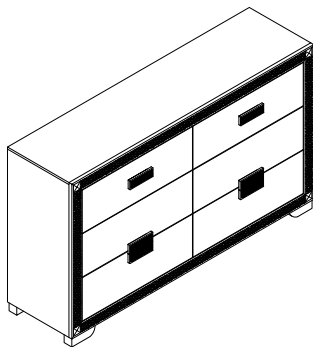

PART LIST :

No.	Description	Diagram	Quantity
A	DRESSER		1
B	BUN FOOT		4
C	CENTER SUPPORT		1

HARDWARE LIST :

No.	Description	Diagram	Size	Quantity
D	JCBC SCREW		M6 x 45mm	4
E	JCBC SCREW		M6 x 35mm	4
F	SPRING WASHER		M6 x 13mm	8
G	FLAT WASHER		M6 x 13mm	4
H	FLAT WASHER		M6 x 19mm	4
I	DOWEL		M8 x 40mm	4
J	ALLEN KEY		M4	1