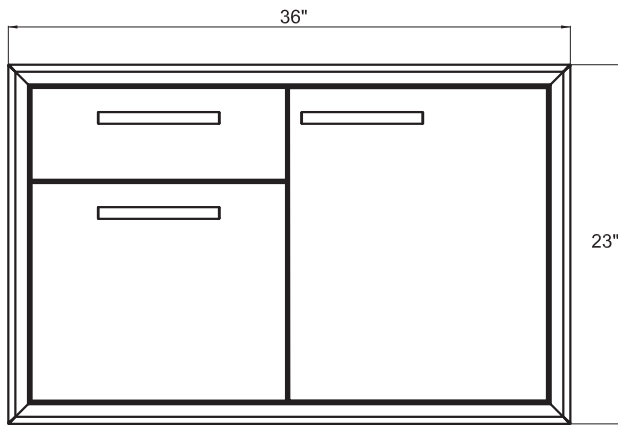

**MODEL:
XOG36COMBO**

**PRO-GRADE LUXURY
DOOR + DOUBLE DRAWER**

**36
INCH**

Overall Dimensions

Width	Height	Depth
36	23	21 7/16

Cut - Out Dimensions

Width	Height	Depth
34 1/4	19	20 5/8