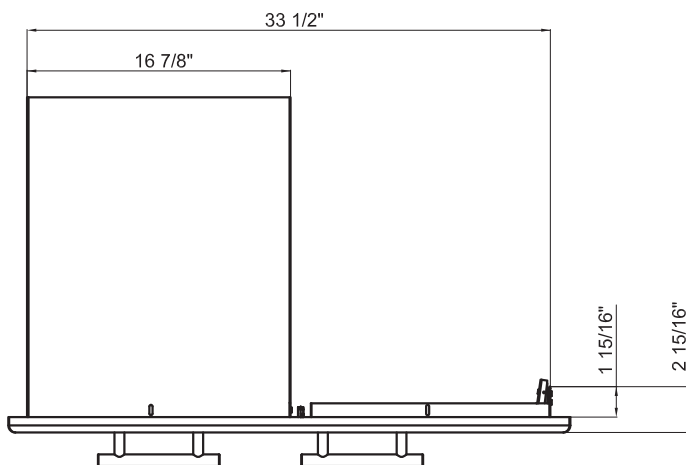

**MODEL:
XOG36COMBO**

**PRO-GRADE LUXURY
DOOR + DOUBLE DRAWER**

**36
INCH**

Overall Dimensions

Width	Height	Depth
36	23	21 7/16

Cut - Out Dimensions

Width	Height	Depth
34 1/4	19	20 5/8