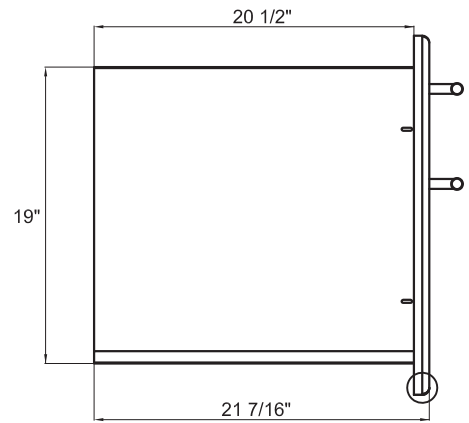

**MODEL:
XOG36COMBO**

**PRO-GRADE LUXURY
DOOR + DOUBLE DRAWER**

**36
INCH**

Overall Dimensions

Width	Height	Depth
36	23	21 7/16

Cut - Out Dimensions

Width	Height	Depth
34 1/4	19	20 5/8