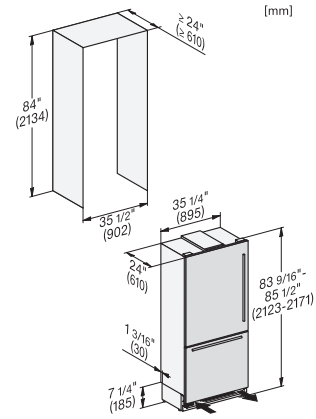

KFMC 3642 L

MasterCool™ fridge-freezer

MasterFresh Pro | AirClean system | IceMaker | M Touch Pro | ColdSteel

EAN: 4002516768715 / Material number: 12489490 /
Old Material Number: 38364210USA

Number of VeggieBoxes	1
No. of PerfectFresh drawers	1
Door rack for tins	2
Inner door racks for bottles	1
Freezer/freezer zone	
Number of freezer baskets	3
of which on telescopic rails	2
Efficiency and sustainability	
Energy Star Qualified	•
Safety	
Spill-proof glass shelves	•
Acoustic door alarm	•
Acoustic temperature alarm, freezer section	•
Technical data	
Niche width in inches (mm), min.	36 (914)
Niche width in inches (mm), max.	36 (914)
Niche height in inches (mm), min.	84 1/8 (2134)
Niche height in inches (mm), max.	84 1/8 (2134)
Niche depth in in.(mm)	25 (635)
Appliance width in in.(mm)	35 1/4 (894)
Appliance height in in.(mm)	83 5/8 (2123)
Appliance depth in in.(mm)	23 7/8 (608)
Weight in lbs.(kg)	483 (219.0)
Type of mounting	Fixed door
Maximum fridge compartment door front weight in lbs. (kg)	133 (60)
Maximum freezer compartment door front weight in lbs. (kg)	38 (17)
Fridge compartment volume in cu. ft. (l)	13.31 (377)
4-star freezer compartment volume in cu. ft. (l)	6.89 (195)
Total usable capacity in cu. ft. (l)	20.2 (572)
Current consumption in milliampere (mA)	4000
Voltage in V	110-120
Fuse rating in A	10
Number of phases	1
Frequency in Hz	60
Wire length in ft (m)	9 (3.0)
Replacing bulbs	Customer Service
Standard accessories	
Water filter	Ja
Ice scoop	•

View from the front, 1. Mains connection cable, L = 3000 mm (118 inch), 2. Water connection L = 1800 mm (70 inch)

KFMC3642R, KFMC3842L, KFMC3844R, KFMC3844L, MasterCool III, installation, panel ready

Information for KFMC 3642 L + R (US/CD) only, View from the front, 1. Mains connection cable, L = 3000 mm (118 inch), 2. Water connection L = 1800 mm (70 inch), Information for KFMC 3844 L + R (EU), 1. Mains connection cable, L = 3000 mm, 2. Water connection L = 1800 mm