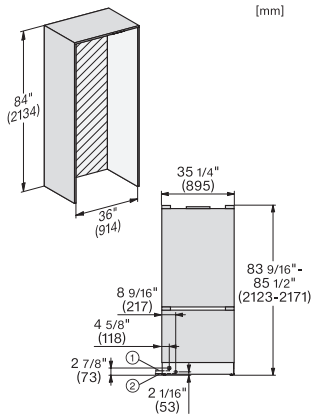

KFMC 3642 L

MasterCool™ fridge-freezer

MasterFresh Pro | AirClean system | IceMaker | M Touch Pro | ColdSteel

EAN: 4002516768715 / Material number: 12489490 /
Old Material Number: 38364210USA

Number of VeggieBoxes	1
No. of PerfectFresh drawers	1
Door rack for tins	2
Inner door racks for bottles	1
Freezer/freezer zone	
Number of freezer baskets	3
of which on telescopic rails	2
Efficiency and sustainability	
Energy Star Qualified	•
Safety	
Spill-proof glass shelves	•
Acoustic door alarm	•
Acoustic temperature alarm, freezer section	•
Technical data	
Niche width in inches (mm), min.	36 (914)
Niche width in inches (mm), max.	36 (914)
Niche height in inches (mm), min.	84 1/8 (2134)
Niche height in inches (mm), max.	84 1/8 (2134)
Niche depth in in.(mm)	25 (635)
Appliance width in in.(mm)	35 1/4 (894)
Appliance height in in.(mm)	83 5/8 (2123)
Appliance depth in in.(mm)	23 7/8 (608)
Weight in lbs.(kg)	483 (219.0)
Type of mounting	Fixed door
Maximum fridge compartment door front weight in lbs. (kg)	133 (60)
Maximum freezer compartment door front weight in lbs. (kg)	38 (17)
Fridge compartment volume in cu. ft. (l)	13.31 (377)
4-star freezer compartment volume in cu. ft. (l)	6.89 (195)
Total usable capacity in cu. ft. (l)	20.2 (572)
Current consumption in milliampere (mA)	4000
Voltage in V	110-120
Fuse rating in A	10
Number of phases	1
Frequency in Hz	60
Wire length in ft (m)	9 (3.0)
Replacing bulbs	Customer Service
Standard accessories	
Water filter	Ja
Ice scoop	•

View from the front, 1. Mains connection cable, L = 3000 mm (118 inch), 2. Water connection L = 1800 mm (70 inch)

KFMC3642R, KFMC3842L, KFMC3844R, KFMC3844L, MasterCool III, installation, panel ready

Information for KFMC 3642 L + R (US/CD) only, View from the front, 1. Mains connection cable, L = 3000 mm (118 inch), 2. Water connection L = 1800 mm (70 inch), Information for KFMC 3844 L + R (EU), 1. Mains connection cable, L = 3000 mm, 2. Water connection L = 1800 mm