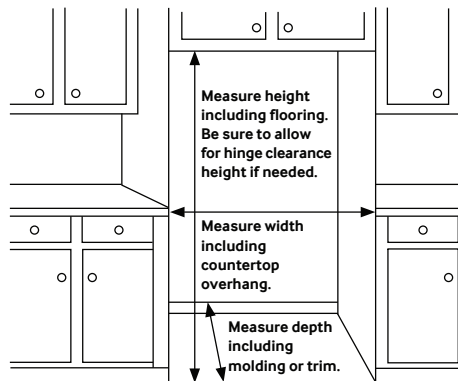

1. Measure the height, width and depth of the opening, making sure to include baseboards, molding tile, countertop overhang, etc. Check to be sure there is enough room to open the door (consider walls, islands or other obstacles when measuring).
2. Refer to illustration below to determine dimensions.
3. Allow 3.75" of clearance on hinge side of refrigerator when installing next to a wall where handle may make contact.
4. Allow 2" minimum clearance at rear for proper air circulation and water/electrical connections. Allow a 3/8" minimum clearance at sides and top for ease of installation.
5. Ensure each door and entryway in the home is wide enough for the refrigerator to be moved through easily.

For optimal usage and ability to open refrigerator doors completely, do not install next to a wall.

Please note: The following dimensions and cutout information is for planning purposes only. For complete installation details, consult manual packed with product, or download manual online at samsung.com.

Product Dimensions & Weight

Dimensions (WxHxD with hinges and doors): 35³/₄" x 70¹/₄" x 28³/₄"

Dimensions (WxHxD without hinges and doors): 35³/₄" x 68⁷/₈" x 24"

Weight: 330.7 lbs

Shipping Dimensions & Weight (WxHxD)