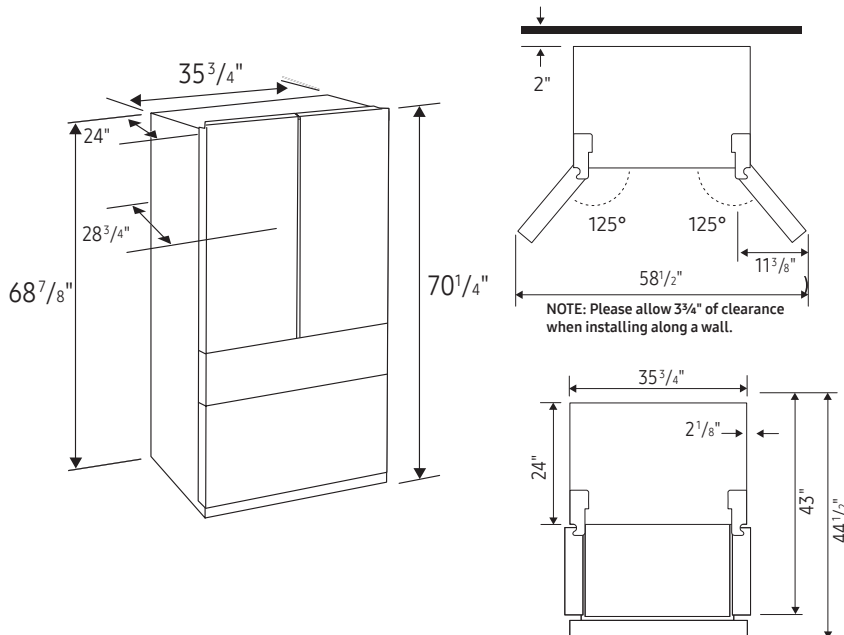

1. Measure the height, width and depth of the opening, making sure to include baseboards, molding tile, countertop overhang, etc. Check to be sure there is enough room to open the door (consider walls, islands or other obstacles when measuring).
2. Refer to illustration below to determine dimensions.
3. Allow 3.75" of clearance on hinge side of refrigerator when installing next to a wall where handle may make contact.
4. Allow 2" minimum clearance at rear for proper air circulation and water/electrical connections. Allow a 3/8" minimum clearance at sides and top for ease of installation.
5. Ensure each door and entryway in the home is wide enough for the refrigerator to be moved through easily.

For optimal usage and ability to open refrigerator doors completely, do not install next to a wall.

Please note: The following dimensions and cutout information is for planning purposes only. For complete installation details, consult manual packed with product, or download manual online at samsung.com.

Dimensions

Total Capacity: 22.5 cu. ft.

Refrigerator: 13.2 cu. ft.

- 1 Slide-In Shelf, 3 Tempered Glass Spill-Proof Shelves
- 2 Clear Drawers, Including Crisper+
- 6 Door Bins
 - Right: 1 Gallon Bin, 2 Regular Bins
 - Left: 3 Regular Bins
- Surface Lighting

Product Dimensions & Weight

Dimensions (WxHxD with hinges and doors): 35³/₄" x 70¹/₄" x 28³/₄"

Dimensions (WxHxD without hinges and doors): 35³/₄" x 68⁷/₈" x 24"

Weight: 330.7 lbs

Shipping Dimensions & Weight (WxHxD)