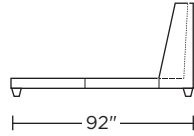

SHAW BED by GOODMAN CHARLTON

Standard Features:

- Single-needle top stitching
- Quick ship delivery
- Limited lifetime warranty on frame & suspension

Options:

Wood legs available in acorn, espresso or walnut

SHA-BED-KG