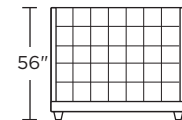

Wood legs available in acorn, espresso or walnut

**SHA-BED-KG**

**SHA-BED-CK**

**SHA-BED-QN**

**SHA-BED-FL**

**SHA-BED-KT**

**SHA-BED-CT**

**SHA-BED-QT**

**SHA-BED-FT**

Scale: 1/8 inch = 1 foot  
All dimensions are approximate and subject to change.  
Specify components from the sitting position.