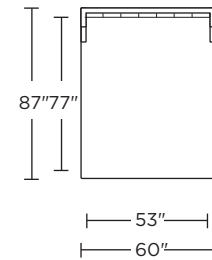

SHAW BED by GOODMAN CHARLTON

Standard Features:

- Single-needle top stitching
- Quick ship delivery
- Limited lifetime warranty on frame & suspension

Options:

Wood legs available in acorn, espresso or walnut

SHA-BED-FL

Scale: 1/8 inch = 1 foot
All dimensions are approximate and subject to change.
Specify components from the sitting position.