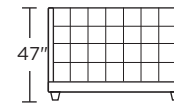

Wood legs available in acorn, espresso or walnut

**SHA-BED-KG**

**SHA-BED-CK**

**SHA-BED-QN**

**SHA-BED-FL**

**SHA-BED-KT**

**SHA-BED-CT**

**SHA-BED-QT**

**SHA-BED-FT**

Scale: 1/8 inch = 1 foot  
All dimensions are approximate and subject to change.  
Specify components from the sitting position.