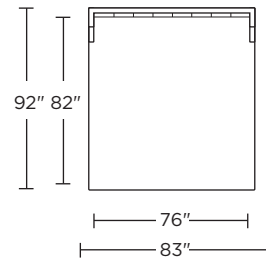

SHAW BED by GOODMAN CHARLTON

Standard Features:

- Single-needle top stitching
- Quick ship delivery
- Limited lifetime warranty on frame & suspension

Options:

Wood legs available in acorn, espresso or walnut

Scale: 1/8 inch = 1 foot
All dimensions are approximate and subject to change.
Specify components from the sitting position.