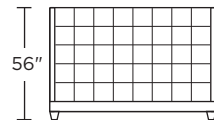

Wood legs available in acorn, espresso or walnut

**SHA-BED-KG**

**SHA-BED-CK**

**SHA-BED-QN**

**SHA-BED-FL**

**SHA-BED-KT**

**SHA-BED-CT**

**SHA-BED-QT**

**SHA-BED-FT**

Scale: 1/8 inch = 1 foot  
All dimensions are approximate and subject to change.  
Specify components from the sitting position.