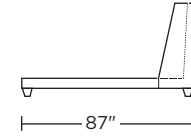

SHA-BED-FL