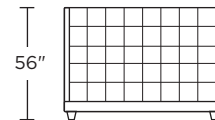

Wood legs available in acorn, espresso or walnut

**SHA-BED-KG**

**SHA-BED-CK**

**SHA-BED-QN**

**SHA-BED-FL**

**SHA-BED-KT**

**SHA-BED-CT**

**SHA-BED-QT**

**SHA-BED-FT**

Scale: 1/8 inch = 1 foot  
All dimensions are approximate and subject to change.  
Specify components from the sitting position.