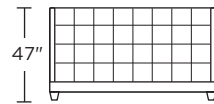

Wood legs available in acorn, espresso or walnut

**SHA-BED-KG**

**SHA-BED-CK**

**SHA-BED-QN**

**SHA-BED-FL**

**SHA-BED-KT**

**SHA-BED-CT**

**SHA-BED-QT**

**SHA-BED-FT**

Scale: 1/8 inch = 1 foot  
All dimensions are approximate and subject to change.  
Specify components from the sitting position.