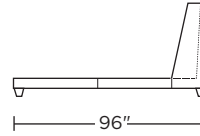

SHA-BED-CK