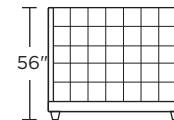

Wood legs available in acorn, espresso or walnut

**SHA-BED-KG**

**SHA-BED-CK**

**SHA-BED-QN**

**SHA-BED-FL**

**SHA-BED-KT**

**SHA-BED-CT**

**SHA-BED-QT**

**SHA-BED-FT**

Scale: 1/8 inch = 1 foot  
All dimensions are approximate and subject to change.  
Specify components from the sitting position.