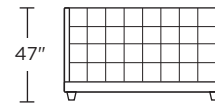

Wood legs available in acorn, espresso or walnut

**SHA-BED-KG**

**SHA-BED-CK**

**SHA-BED-QN**

**SHA-BED-FL**

**SHA-BED-KT**

**SHA-BED-CT**

**SHA-BED-QT**

**SHA-BED-FT**

Scale: 1/8 inch = 1 foot  
All dimensions are approximate and subject to change.  
Specify components from the sitting position.