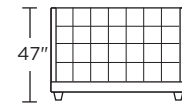

Wood legs available in acorn, espresso or walnut

**SHA-BED-KG**

**SHA-BED-CK**

**SHA-BED-QN**

**SHA-BED-FL**

**SHA-BED-KT**

**SHA-BED-CT**

**SHA-BED-QT**

**SHA-BED-FT**

Scale: 1/8 inch = 1 foot  
All dimensions are approximate and subject to change.  
Specify components from the sitting position.