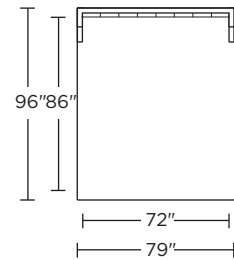

SHAW BED by GOODMAN CHARLTON

Standard Features:

- Single-needle top stitching
- Quick ship delivery
- Limited lifetime warranty on frame & suspension

Options:

Wood legs available in acorn, espresso or walnut

SHA-BED-FL

Scale: 1/8 inch = 1 foot
All dimensions are approximate and subject to change.
Specify components from the sitting position.