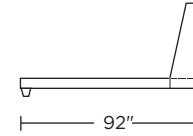

SHA-BED-QN