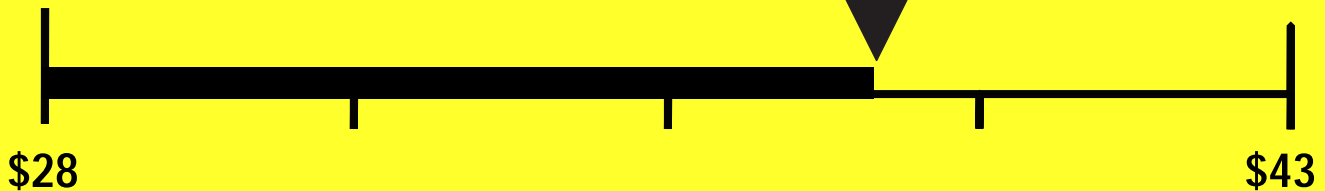

ENERGYGUIDE

Dishwasher
Capacity: Standard

BSH Home Appliances Corporation

Model(s) SHV878ZD** SHX878ZD**

SHVM78Z5** SHXM78Z5**

SHPM78Z5** SHE878ZD**

SHEM78Z5** SHP878ZD**

Estimated Yearly Energy Cost (when used with an electric water heater)

\$38

Cost Range of Similar Models

269 kWh

Estimated Yearly Electricity Use

\$29

Estimated Yearly Energy Cost
(when used with a natural gas water heater)

Your cost will depend on your utility rates and use.

- Cost range based on standard capacity models.
- Estimated energy cost based on four wash loads a week and a national average electricity cost of 14 cents per kWh and natural gas cost of \$1.21 per therm.
- For more information, visit www.ftc.gov/appliances.