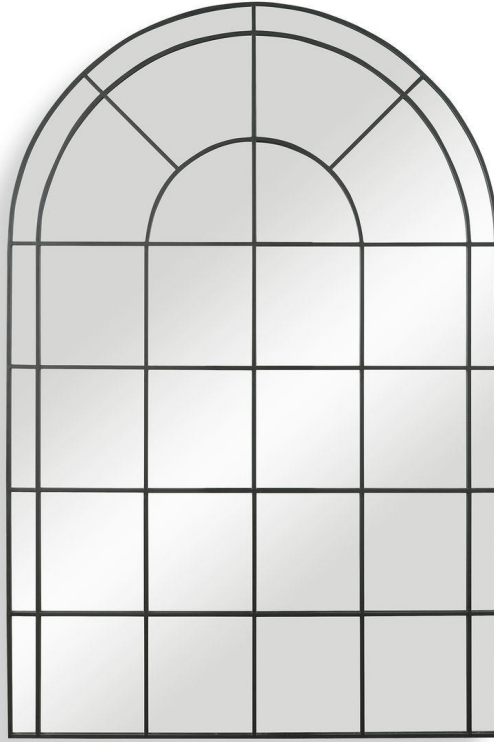

## Grantola Arch Mirror, Black

SKU: 09698

A transitional take on a classic design, this arch mirror features a delicate iron frame finished in satin black.

### Specifications

**Dimensions:** 48 W X 72 H X 1 D (in)

**Weight:** 93 lbs

**Ship via:** Motor Freight

## Similar Items

Grantola Arch Mirror, Gold

SKU: 12866