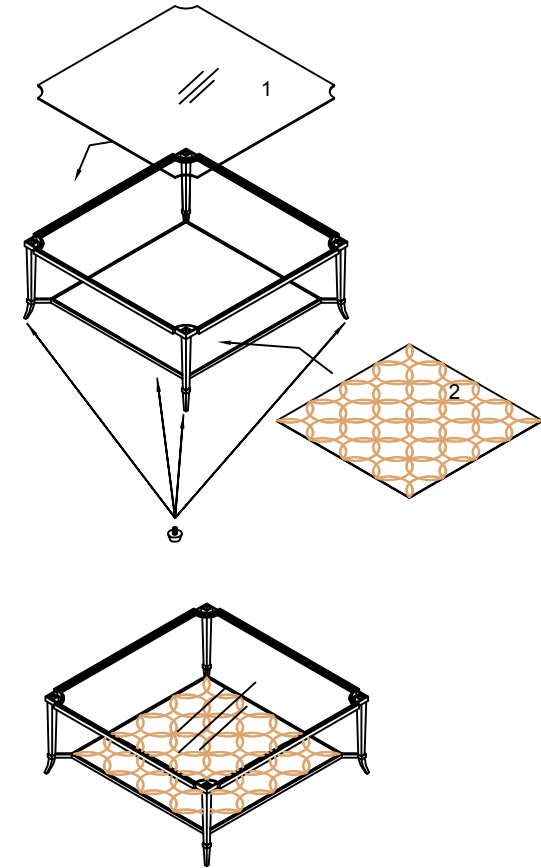

## ASSEMBLY INSTRUCTIONS

**PLEASE UNPACK ALL PARTS AND CHECK QUANTITY AGAINST PARTS LIST BEFORE DISCARDING PACKING CARTON!**

- 1) Place the product on soft ground;
- 2) Place 4 Pcs of clear bumpers (A) into the metal top frame, then put the glass top (1) in ;
- 3) Place Mirror (2) into the metal shelf frame. And the installation is completed;

CLA-021-401				
PRINCE CHARMING				
Part List				
Hardware List			Part Number	QTY
1		Glass Top	CLA-021-401-029	1
2		Mirror	CLA-021-401-072	1
3		Adjustable Floor Glide	CLA-021-401-075	4

RTA Hardware				
Hardware List				QTY
A		Clear Bumper		8