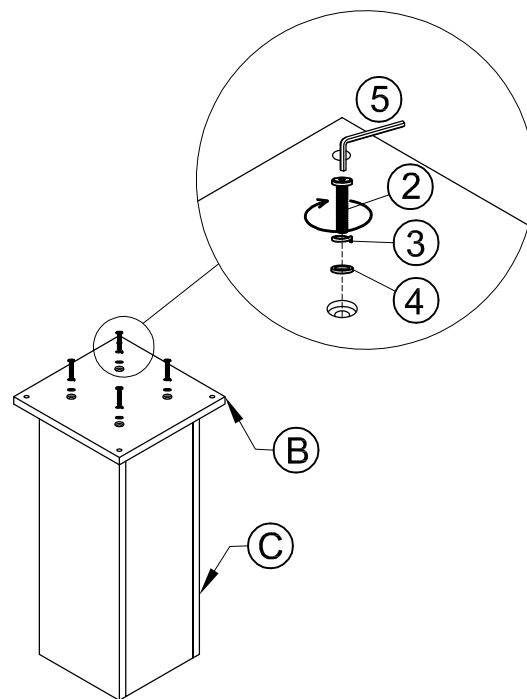

PARTS AND HARDWARE.

A. TOP

= 01 PC

B. MOUNTING PLATE

= 01 PC

C. LEG

= 01 PC

D. BASE

= 01 PC

1. BOLT

M8x35= 04 PCS

2. BOLT

M8x40= 08 PCS

3. LOCK WASHER

M8x12= 12 PCS

4. FLAT WASHER

M8x16= 12 PCS

5. ALLEN KEY

= 01 PC

STEP 1.