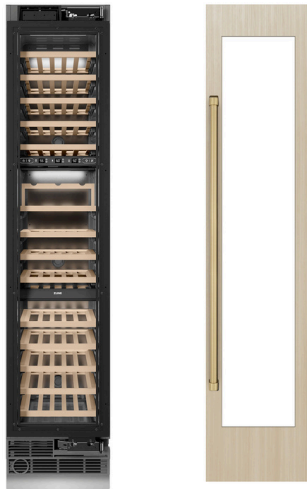

ZLINE Autograph Edition 18 in. 9.0 cu. ft. Triple Zone 68 Bottle Panel Ready Right Hinge Column Wine Cooler with Champagne Bronze Accents (RBCWVRZ-18-CB)

ZLINE
ATTAINABLE LUXURY®

PANEL NOT INCLUDED
RIGHT HINGE ORIENTATION

INTRODUCTION

Luxury isn't meant to be desired - it's meant to be attainable. The ZLINE Autograph Edition 18 in. 9.0 cu. ft. Triple Zone 68 Bottle Panel Ready Right Hinge Column Wine Cooler with Champagne Bronze Accents (RBCWVRZ-18-CB) combines the convenience of a sleek integrated tall column built-in design with triple zone temperature control and spacious storage capacity for up to 68 wine bottles. Achieve ZLINE Attainable Luxury® excellence with innovative features that showcase your collection in unparalleled style and ensure that every pour is perfection.

Spacious Storage - Easily arrange as many as 68 wine bottles (750 ml) inside an expansive 9.0 cu. ft. ZLINE Column Wine Cooler

Triple Zone Temperature Control - Conveniently store various varietals and bubbles at ideal temperature levels within 3 separate zones that each offer a vast range between 41°F and 68°F

Birch Wood Racks - ZLINE Column Wine Coolers are equipped with 14 full-extension birch wood shelves, including 1 specialty display rack, with an elegant stained finish offering unmatched luxury and long-lasting durability