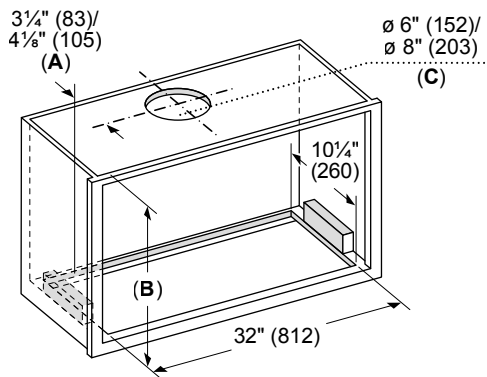

Notes: All height, width and depth dimensions are shown in inches. BSH reserves the absolute and unrestricted right to change product materials and specifications, at any time, without notice. Consult the product's installation instructions for final dimensional data and other details prior to making cutout.

36" Custom Insert

300 Series – Stainless Steel HUI36253UC

BOSCH
Invented for life

Installation Details

HOOD DIMENSIONS

measurements in inches (mm)

- A: Total Height:**
- with 6" duct transition = 12 3/4" (324),
 - with 8" duct transition = 12 5/8" (321)

CUTOUT FOR INSERT

measurements in inches (mm)

- A:** Location of duct opening
(from back inside edge of cabinet)
- B:** Min. height for vertical
discharge = 15" (381),
Min. height for horizontal
discharge or recirculation
= 23" (584)
- C:** Pending model/ blower size