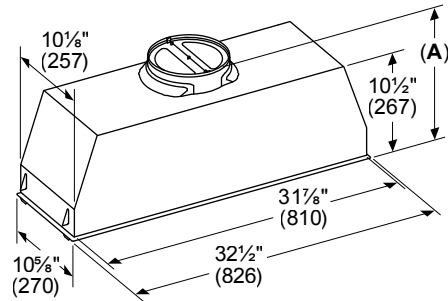

Notes: All height, width and depth dimensions are shown in inches. BSH reserves the absolute and unrestricted right to change product materials and specifications, at any time, without notice. Consult the product's installation instructions for final dimensional data and other details prior to making cutout.

36" Custom Insert

300 Series – Stainless Steel HUI36253UC

BOSCH
Invented for life

Installation Details

HOOD DIMENSIONS

measurements in inches (mm)

- A: Total Height:**
- with 6" duct transition = 12 3/4" (324),
 - with 8" duct transition = 12 5/8" (321)

CUTOUT FOR INSERT

measurements in inches (mm)

- A:** Location of duct opening
(from back inside edge of cabinet)
- B:** Min. height for vertical
discharge = 15" (381),
Min. height for horizontal
discharge or recirculation
= 23" (584)
- C:** Pending model/ blower size